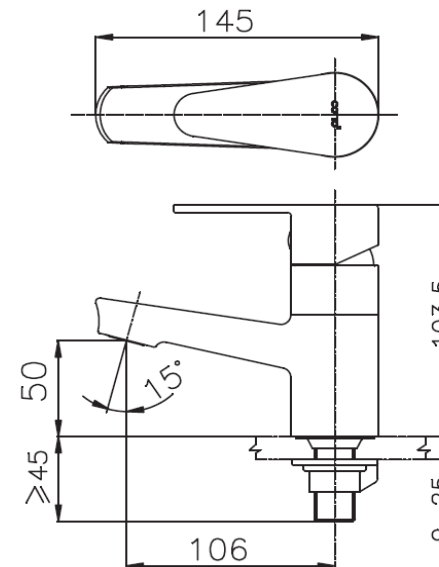

NEXT I Series

CT1164AE(HM) E/SINGLE LEVER BASIN FAUCET

Barcode 8852410116374

Material No. Z231CT1164AEHMXX11

Selling Point

1. COTTO CLEAN : Metal Contaminant-Controlled (Lead, Cadmium, Copper, Zinc)
2. Extra Chrome : Plated with 8 Micron Nickel-Chromium

Product Features

- piece/box : 8
- Include inner box weight (Kg) : -
- Include outer box weight (Kg) : -

Recommended Usage

Install on 1 hole basin or on counter for undercounter basin

Siam Sanitary Ware Co.,Ltd. / Siam Sanitary Fittings Co.,Ltd.