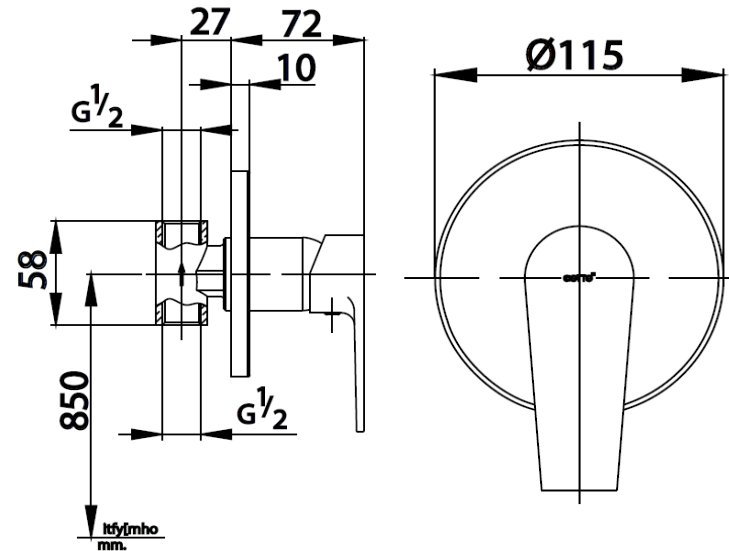

LUKE Series

CT1162A LEVER HANDLE CONCEALED STOP VALVE

Barcode 8852410116435

Material No. Z231CT1162AXXXX11

Selling Point

1. Extra Chrome : 8 micron Nickel-Chrome finished, Long-lasting shine. And yet to corrosion and tarnishing resistant
2. COTTO CLEAN : Uncompromising quality, made from excellent production without Lead,Cadmium or Heavy Metal. In order to ensure user's health from heavy metal exposure.
3. Solid Brass : High-quality brass constructed, to create bathroom masterpiece experience.
4. Sleek-n-Neek : Simplicity comes with dynamic isometric style. Comfort to contemporary and even bespoke designed bathroom

Product characteristics

- pices/box : 4
- Inner box weight (Kg.) : -
- Total box weight (Kg.) : -

Recommended Usage

Mounted on bathroom wall, Install with Shower Head

Hard-surface cleaner is not recommended, Applying the COTTO multi-purpos cleaner to perform a routine cleaning