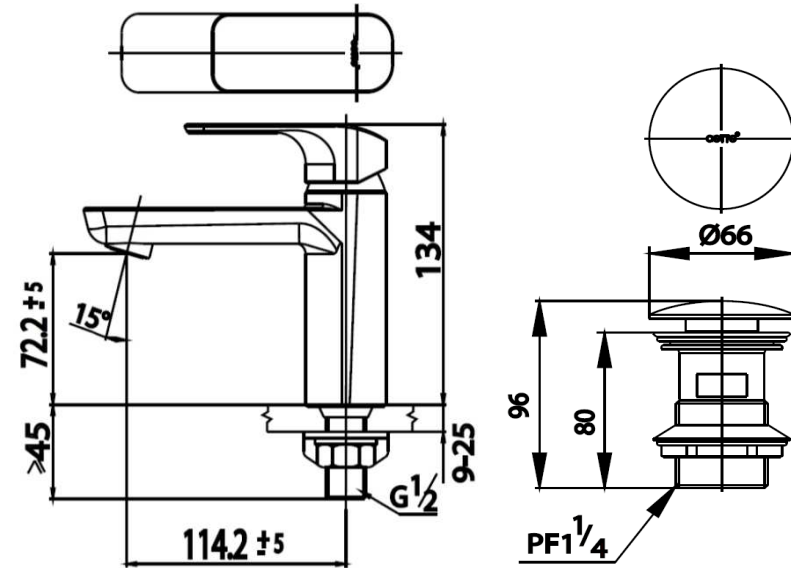

Scirrocco Sense

CT1142A#BL LEVER HANDLE BASIN FAUCET (WASTE / PRESS BUTTON)

Barcode 8852410114311

Material No. FC114202

Selling Point

1. Made from high quality brass
2. Extra Coating : 8 micron PVD coating
3. European Design
4. COTTO CLEAN : Metal Contaminant-Controlled (Lead, Cadmium, Copper, Zinc)
5. Flexi Aerator : Adjustable water angle, and cleaning mechanism inside Aerator

Product characteristics

- pices/box : 6
- Inner box weight (Kg.) : 1
- Total box weight (Kg.) : 8

How to use

Install on 1 hole basin or counter for countertop basin