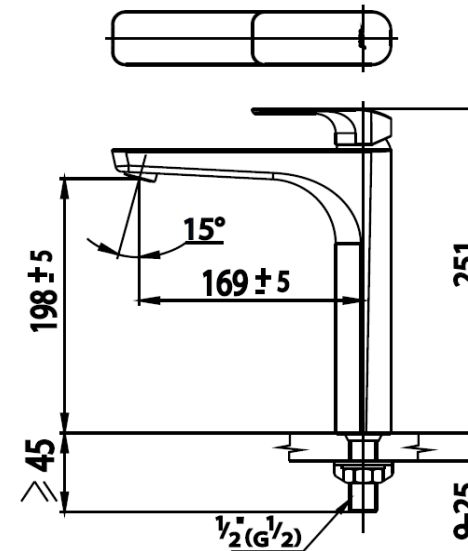

SCIROCCO Series

CT1133AY LEVER HANDLE BASIN FAUCET (TALL BODY)

Barcode 8852410113304

Material No. Z231CT1133AYXXX11

Selling Point

1. Extra Chrome : Plated with 8 Micron Nickel-Chromium
2. COTTO CLEAN : Metal Contaminant-Controlled (Lead, Cadmium, Copper, Zinc)
3. European Design

Product characteristics

- pices/box : 6
- Inner box weight (Kg.) : 2
- Total box weight (Kg.) : 14

Recommended Usage

Install on 1 hole basin or counter for Under Counter basin

Siam Sanitary Ware Co.,Ltd. / Siam Sanitary Fittings Co.,Ltd.

36/11 Viphavadee Rangsit Rd, Sanam Bin, Donmuang, Bangkok 10210. Thailand

Tel : + 66 (0) 2973-5040-54

Fax : + 66 (0) 2973-3470

www.cotto.co.th

Export Department

Tel : + 66 (0) 2973-5040-54

Fax : + 66 (0) 2973-3472

**COTTO
STUDIO**

Center (Donmuang ,Bangkok) : +66 (0) 2521-7777

East (Chonburi) : +66 (038) 416-222

North (Chiangmai) : +66 (053) 211-852

North East (Khonkean) : +66 (043) 220-555

South (Phuket) : +66 (076) 261-388

The company reserves the right to change any of the details in the document without prior notice