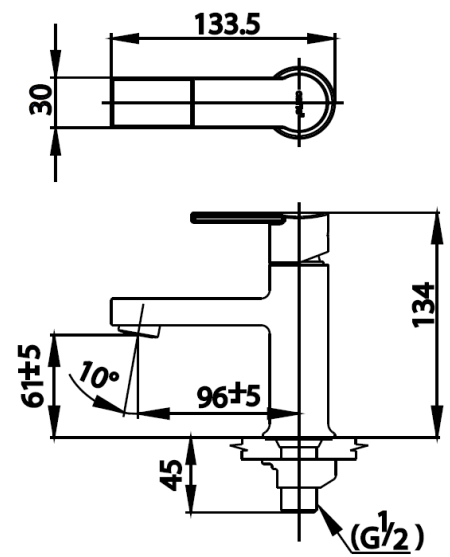

ALTO Series

CT1113A(HM) LEVER HANDLE BASIN FAUCET
Barcode 8852410113274
Material No. Z231CT1113AHMXXX11

Selling Point

1. Extra Chrome : Plated with 8 Micron Nickel-Chromium
- 2.COTTO CLEAN : Metal Contaminant-Controlled (Lead, Cadmium, Copper, Zinc)
3. Made from high quality Brass

Product characteristics

- pices/box : 8
- Inner box weight (Kg.) : 1
- Total box weight (Kg.) : 11

Recommended Usage

Install on 1 hole basin or counter for Under Counter basin

Siam Sanitary Ware Co.,Ltd. / Siam Sanitary Fittings Co.,Ltd.
 36/11 Viphavadee Rangsit Rd, Sanam Bin, Donmuang, Bangkok 10210. Thailand
 Tel : + 66 (0) 2973-5040-54
 Fax : + 66 (0) 2973-3470
 www.cotto.co.th
 Export Department
 Tel : + 66 (0) 2973-5040-54
 Fax : + 66 (0) 2973-3472