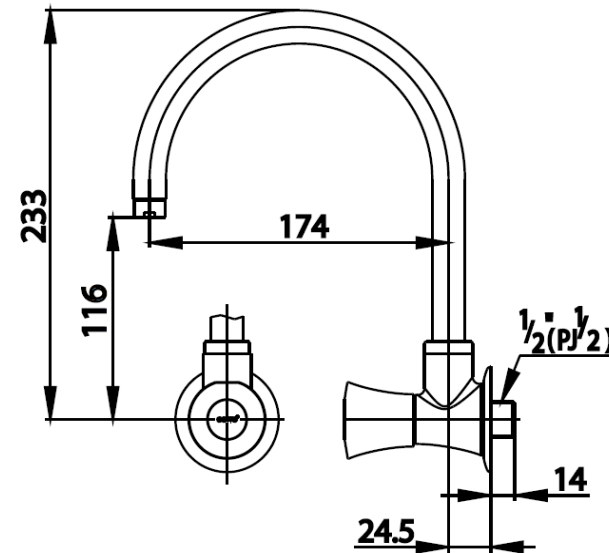

VILLA Series

CT1095C26(HM) KITCHEN FAUCET (WALL MOUNT)
Barcode 8852410109345
Material No. Z231CT1095C26HMX11

Selling Point

1. COTTO CLEAN : Metal Contaminant-Controlled (Lead, Cadmium, Copper, Zinc)
2. Extra Chrome : Plated with 8 Micron Nickel-Chromium

Product characteristics

- pices/box : 10
- Inner box weight (Kg.) : 1
- Total box weight (Kg.) : 11

How to use

Install on kitchen sink

Siam Sanitary Ware Co.,Ltd. / Siam Sanitary Fittings Co.,Ltd.

36/11 Viphavadee Rangsit Rd, Sanam Bin, Donmuang, Bangkok 10210. Thailand

Tel : + 66 (0) 2973-5040-54

Fax : + 66 (0) 2973-3470

www.cotto.co.th

Export Department

Tel : + 66 (0) 2973-5040-54

Fax : + 66 (0) 2973-3472

The company reserves the right to change any of the details in the document without prior notice

COTTO
STUDIO

Center	(Donmuang ,Bangkok)	: +66 (0) 2521-7777
East	(Chonburi)	: +66 (038) 416-222
North	(Chiangmai)	: +66 (053) 211-852
North East	(Khonkean)	: +66 (043) 220-555
South	(Phuket)	: +66 (076) 261-388