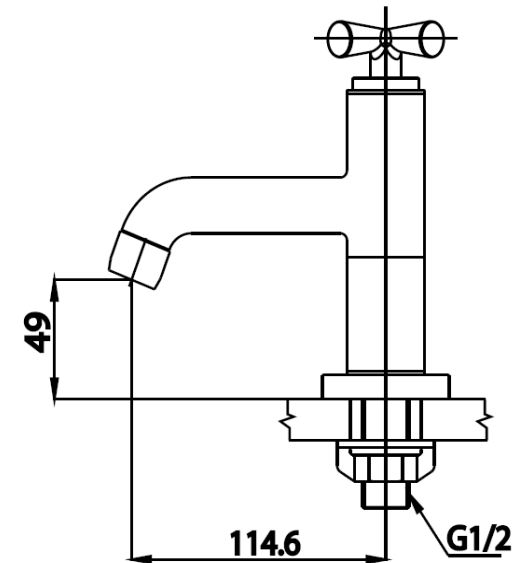

REMINISCENCES Series

CT104C34WD(HM) BASIN FAUCET
Barcode 8852410104630
Material No. Z231CT104C34WDHM11

Selling Point

1. Extra Chrome : Plated with 8 Micron Nickel-Chromium
2. Wooden surface made from artificial material wooden surface: water proof, no swell, natural feel
1. COTTO CLEAN : Metal Contaminant-Controlled (Lead, Cadmium, Copper, Zinc)

Product characteristics

- pices/box	:	8
- Inner box weight (Kg.)	:	1
- Total box weight (Kg.)	:	11

Recommended Usage

Install on 1 hole basin or counter for Under Counter basin

Siam Sanitary Ware Co.,Ltd. / Siam Sanitary Fittings Co.,Ltd.