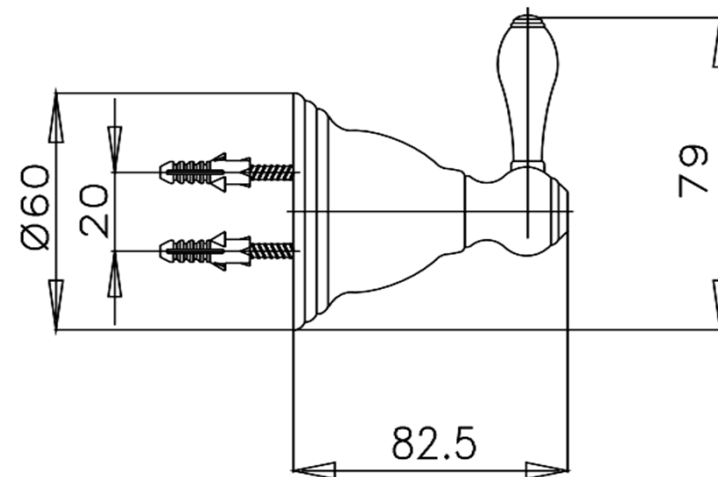

CLASSIC ACCESSORIES

CT040(HM) ROBE HOOK
Barcode 8852410040266
Material No. Z235CT040HMXXXXX18

Selling Point

1. SOLID BRASS : Bathroom Accessories, Made from high-quality brass
2. Extra Chrome : Plated with 8 Micron Nickel-Chromium

Product characteristics

- pices/box : 24
- Inner box weight (Kg.) : 0
- Total box weight (Kg.) : 10

Recommended Usage

Install on wall or door to hang towel

Siam Sanitary Ware Co.,Ltd. / Siam Sanitary Fittings Co.,Ltd.

36/11 Viphavadee Rangsit Rd, Sanam Bin, Donmuang, Bangkok 10210. Thailand

Tel : + 66 (0) 2973-5040-54

Fax : + 66 (0) 2973-3470

www.cotto.co.th

Export Department

Tel : + 66 (0) 2973-5040-54

Fax : + 66 (0) 2973-3472

The company reserves the right to change any of the details in the document without prior notice

COTTO
STUDIO

Center	(Donmuang ,Bangkok)	: +66 (0) 2521-7777
East	(Chonburi)	: +66 (038) 416-222
North	(Chiangmai)	: +66 (053) 211-852
North East	(Khonkean)	: +66 (043) 220-555
South	(Phuket)	: +66 (076) 261-388