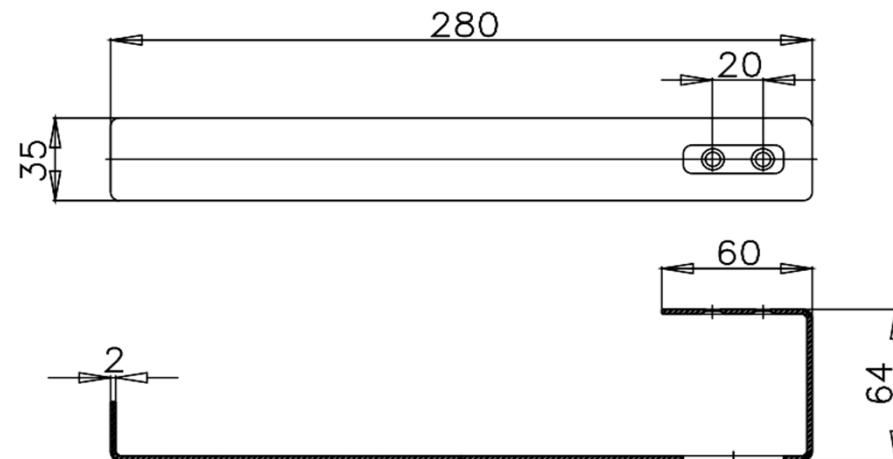

SHEET ACCESSORIES

CT033(HM) TOWEL RING 28 cm.
Barcode 8852410033268
Material No. Z235CT033HMXXXX18

Selling Point

1. Made from SUS304 Stainless
2. Hairline polished surface

Product characteristics

- pices/box : 7
- Inner box weight (Kg.) : 0
- Total box weight (Kg.) : 4

Recommended Usage

Install on wall to hang hand towel

Siam Sanitary Ware Co.,Ltd. / Siam Sanitary Fittings Co.,Ltd.

36/11 Viphavadee Rangsit Rd, Sanam Bin, Donmuang, Bangkok 10210. Thailand

Tel : + 66 (0) 2973-5040-54

Fax : + 66 (0) 2973-3470

www.cotto.co.th

Export Department

Tel : + 66 (0) 2973-5040-54

Fax : + 66 (0) 2973-3472

The company reserves the right to change any of the details in the document without prior notice

COTTO
STUDIO

Center	(Donmuang ,Bangkok)	: +66 (0) 2521-7777
East	(Chonburi)	: +66 (038) 416-222
North	(Chiangmai)	: +66 (053) 211-852
North East	(Khonkean)	: +66 (043) 220-555
South	(Phuket)	: +66 (076) 261-388