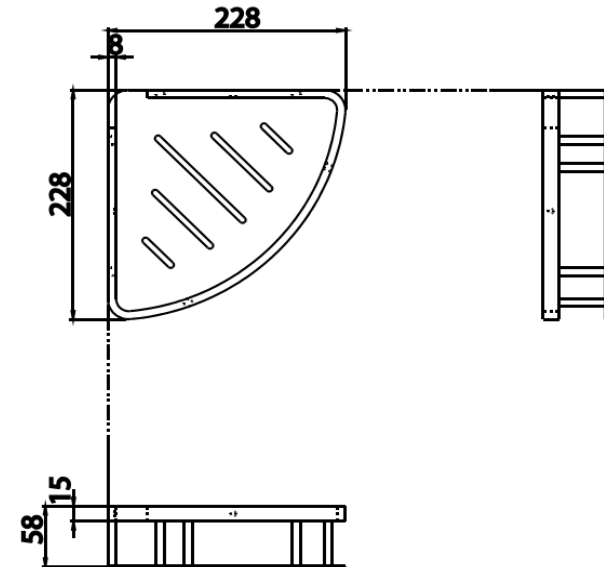

BATHROOM ACC.

CT0292(HM) MULTIPURPOSE SHELF CORNER

Barcode 8852410022637

Material No. Z235CT0292HMXXX11

Selling Point

1. Made of stainless SUS304

Product characteristics

- pices/box : 1
- Inner box weight (Kg.) : 1
- Total box weight (Kg.) : 1

Recommended Usage

Install On Wall In Place Soap or miscellaneous