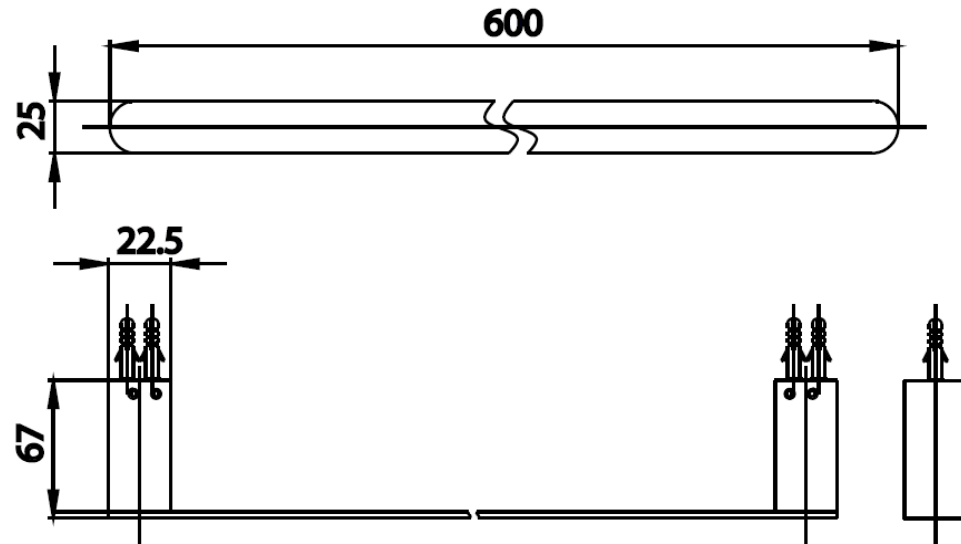

ARCH ACC.

CT0285(HM) TOWEL BAR 60 CM.

Barcode 8852410022606

Material No. Z235CT0285HMXXX11

Selling Point

1. Made of high quality brass and metal
2. Coated with nickle chromium

Product characteristics

- pices/box : 1
- Inner box weight (Kg.) : 1
- Total box weight (Kg.) : 1

Recommended Usage

Install On Wall To Hand Towel