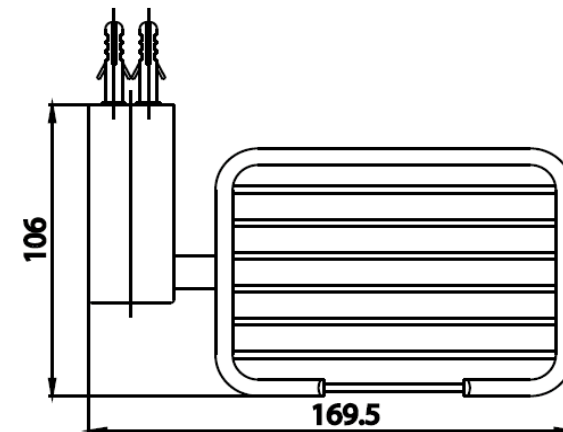

ARCH ACC

CT0282#BL(HM) SOAP BASKET

Barcode 8852410022880

Material No. Z235CT0282BLHMXX15

Selling Point

1. Made of high quality brass and metal
2. Jewel finishes: color coating with a special process make the bathroom stand out and unique

Product characteristics

- pices/box : 24
- Inner box weight (Kg.) : 1.0
- Total box weight (Kg.) : 24.0

Recommended Usage

Install On Wall In Shower Area Or Next To Basin To Place Soap

Siam Sanitary Ware Co.,Ltd. / Siam Sanitary Fittings Co.,Ltd.