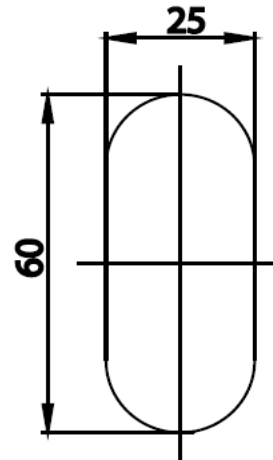

ARCH ACC

CT0281#BL(HM) HOOK
Barcode 8852410022859
Material No. Z235CT0281BLHMXX15

Selling Point

1. Made of high quality brass and metal
2. Jewel finishes: color coating with a special process make the bathroom stand out and unique

Product characteristics

- pices/box : 40
- Inner box weight (Kg.) : 1.0
- Total box weight (Kg. : 40.0

Recommended Usage

Install On Wall To Hand Towel

Siam Sanitary Ware Co.,Ltd. / Siam Sanitary Fittings Co.,Ltd.
36/11 Viphavadee Rangsit Rd, Sanam Bin, Donmuang, Bangkok 10210. Thailand
Tel : + 66 (0) 2973-5040-54
Fax : + 66 (0) 2973-3470
www.cotto.com
COTTO Studio
Tel : + 66 (0) 2973-5040-54
Center (Donmuang ,Bangkok) : +66 (0) 2521-7777

The company reserves the right to change any of the details in the document without prior notice