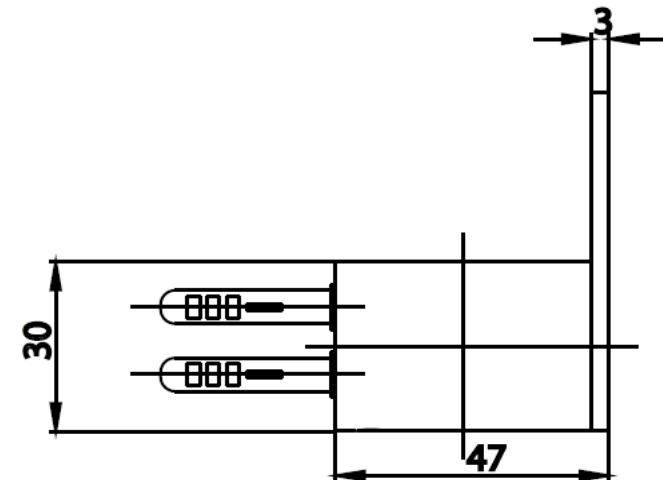

ARCH ACC

CT0281#BL(HM) HOOK
Barcode 8852410022859
Material No. Z235CT0281BLHMXX15

Selling Point

1. Made of high quality brass and metal
2. Jewel finishes: color coating with a special process make the bathroom stand out and unique

Product characteristics

- pices/box : 40
- Inner box weight (Kg.) : 1.0
- Total box weight (Kg. : 40.0

Recommended Usage

Install On Wall To Hand Towel

Siam Sanitary Ware Co.,Ltd. / Siam Sanitary Fittings Co.,Ltd.
36/11 Viphavadee Rangsit Rd, Sanam Bin, Donmuang, Bangkok 10210. Thailand
Tel : + 66 (0) 2973-5040-54
Fax : + 66 (0) 2973-3470
www.cotto.com
COTTO Studio
Tel : + 66 (0) 2973-5040-54
Center (Donmuang ,Bangkok) : +66 (0) 2521-7777

The company reserves the right to change any of the details in the document without prior notice

COTTO®
Fixing
Service

Line : @fixingservice