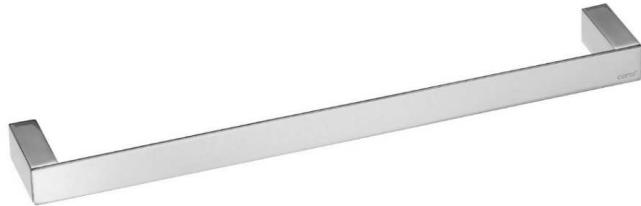

EDGE Accessories

CT0274(HM) TOWEL BAR 45 CM.
Barcode 8852410022538
Material No. Z235CT0274HMXXX11

Selling Point

1. Made of high quality brass and metal
2. Coated with nickle chromium

Product characteristics

- pices/box : 1
- Inner box weight (Kg.) : 1
- Total box weight (Kg.) : 1

Recommended Usage

Install On Wall To Hand Towel