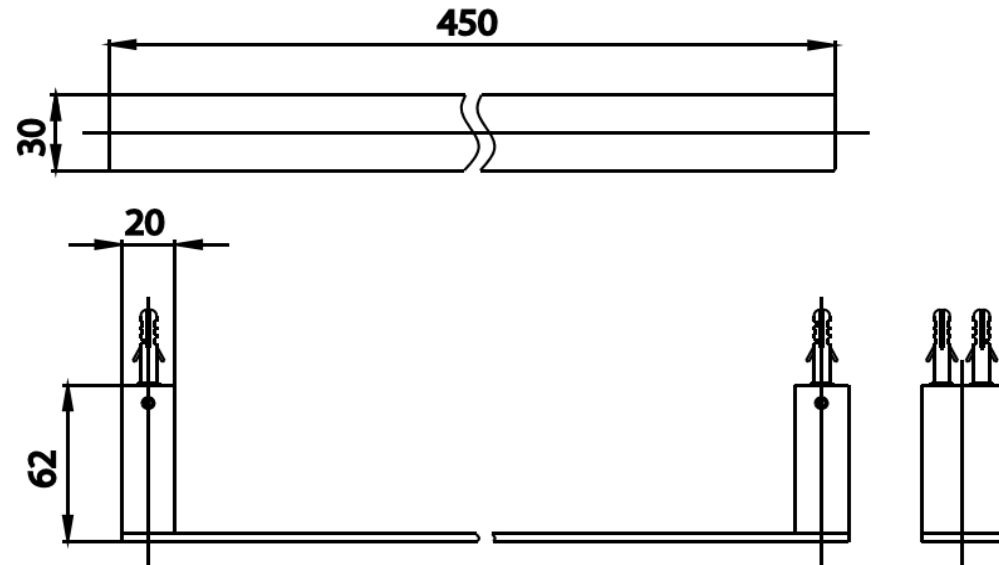

EDGE Accessories

CT0274(HM) TOWEL BAR 45 CM.
Barcode 8852410022538
Material No. Z235CT0274HMXXX11

Selling Point

1. Made of high quality brass and metal
2. Coated with nickle chromium

Product characteristics

- pices/box : 1
- Inner box weight (Kg.) : 1
- Total box weight (Kg.) : 1

Recommended Usage

Install On Wall To Hand Towel