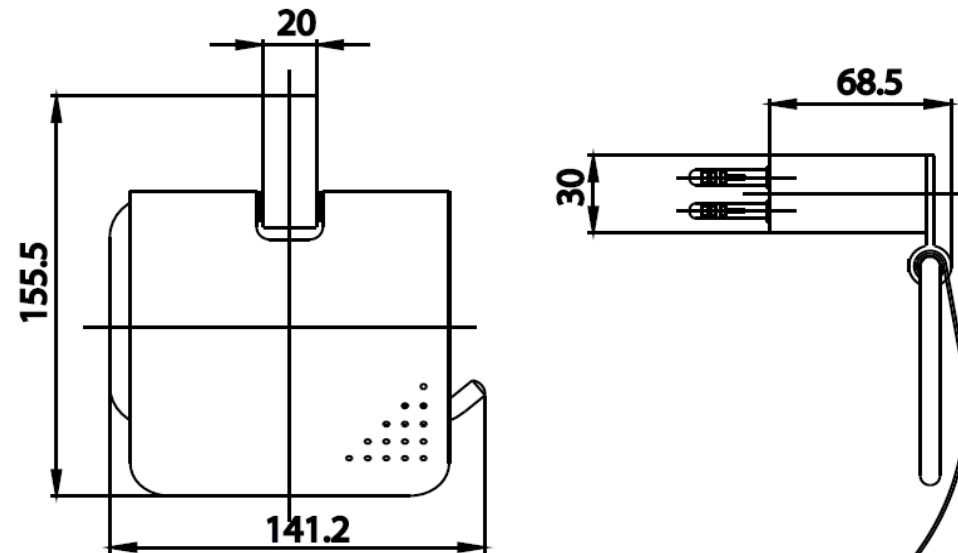

EDGE ACC

CT0273#BL(HM) TISSUE HOLDER

Barcode 8852410022736

Material No. Z235CT0273BLHMXX15

Selling Point

1. Made of high quality brass and metal
2. Jewel finishes: color coating with a special process make the bathroom stand out and unique

Product characteristics

- pices/box : 20
- Inner box weight (Kg.) : 1.0
- Total box weight (Kg.) : 20.0

Recommended Usage

Install On Wall By Sanitary Ware As Tissue Holder

Siam Sanitary Ware Co.,Ltd. / Siam Sanitary Fittings Co.,Ltd.