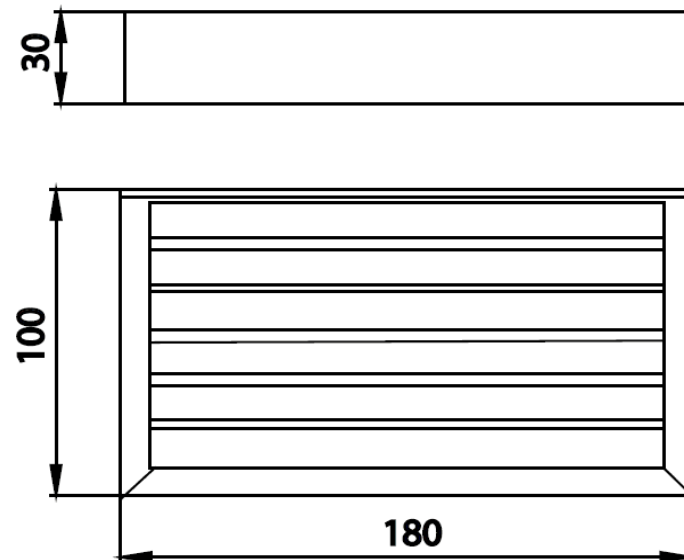

EDGE ACC

CT0272#BL(HM) SOAP BASKET
Barcode 8852410022682
Material No. Z235CT0272BLHMXX15

Selling Point

1. Made of high quality brass and metal
2. Jewel finishes: color coating with a special process make the bathroom stand out and unique

Product characteristics

- pices/box : 12
- Inner box weight (Kg.) : 1.0
- Total box weight (Kg.) : 12.0

Recommended Usage

Install On Wall In Shower Area Or Next To Basin To Place Soap

Siam Sanitary Ware Co.,Ltd. / Siam Sanitary Fittings Co.,Ltd.
36/11 Viphavadee Rangsit Rd, Sanam Bin, Donmuang, Bangkok 10210. Thailand
Tel : + 66 (0) 2973-5040-54
Fax : + 66 (0) 2973-3470
www.cotto.com
COTTO Studio
Tel : + 66 (0) 2973-5040-54
Center (Donmuang ,Bangkok) : +66 (0) 2521-7777