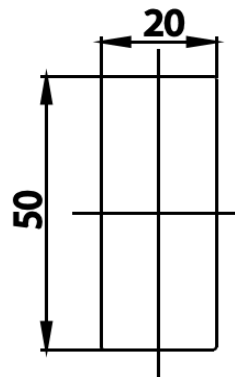

EDGE Accessories

CT0271(HM) HOOK

Barcode 8852410022507

Material No. Z235CT0271HMXXXX11

Selling Point

1. Made of high quality brass and metal
2. Coated with nickle chromium

Product characteristics

- pices/box : 1
- Inner box weight (Kg.) : 1
- Total box weight (Kg.) : 1

Recommended Usage

Install On Wall Or Door To Hang Towel