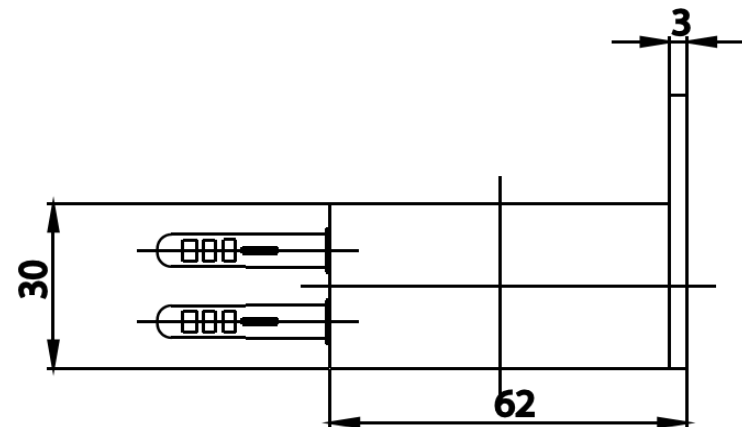

EDGE Accessories

CT0271(HM) HOOK

Barcode 8852410022507

Material No. Z235CT0271HMXXXX11

Selling Point

1. Made of high quality brass and metal
2. Coated with nickle chromium

Product characteristics

- pices/box : 1
- Inner box weight (Kg.) : 1
- Total box weight (Kg.) : 1

Recommended Usage

Install On Wall Or Door To Hang Towel