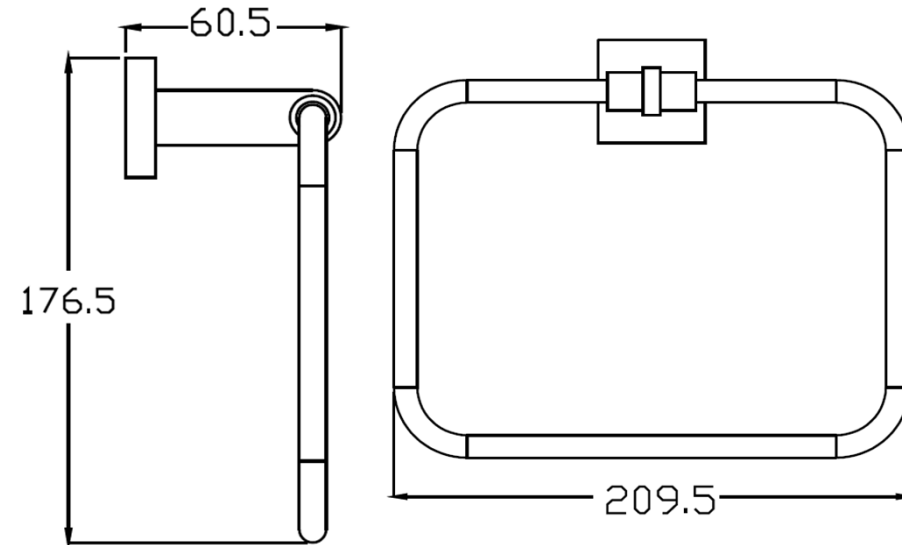

CUBE Series

CT0213(HM) TOWEL RING
Barcode 8852410021388
Material No. Z235CT0213HMXXX11

Selling Point

1. SOLID BRASS : Bathroom Accessories Made from high quality brass
2. Extra Chrome : Coated with 8 Micron Nickel-Chromium

Product characteristics

- pices/box : 1.0
- Inner box weight (Kg.) : 0.2
- Total box weight (Kg.) : 0.4

Recommended Usage

Install on wall to hang hand towel

Siam Sanitary Ware Co.,Ltd. / Siam Sanitary Fittings Co.,Ltd.