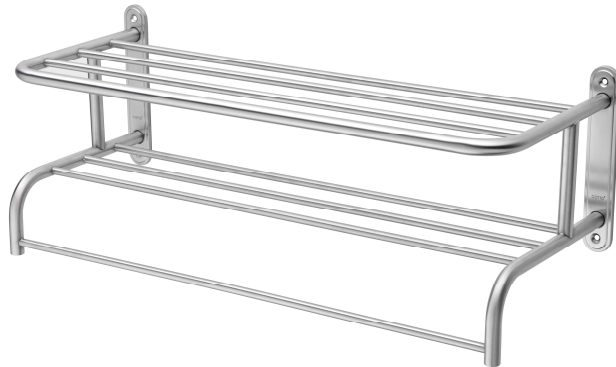

NEW HOTEL

CT0155(HM) Stainless Multishelf 60 cm.

Barcode 8852410015257

Material No. Z235CT0155HMXXX18

Selling Point

1. Made from High-Quality Stainless SUS304

Product characteristics

- pices/box : 1
- Inner box weight (Kg.) : 1
- Total box weight (Kg.) : 1

Recommended Usage

Install on wall to hang towel

Siam Sanitary Ware Co.,Ltd. / Siam Sanitary Fittings Co.,Ltd.

36/11 Viphavadee Rangsit Rd, Sanam Bin, Donmuang, Bangkok 10210. Thailand

Tel : + 66 (0) 2973-5040-54

Fax : + 66 (0) 2973-3470

www.cotto.co.th

Export Department

Tel : + 66 (0) 2973-5040-54

Fax : + 66 (0) 2973-3472

Center (Donmuang ,Bangkok) : +66 (0) 2521-7777

East (Chonburi) : +66 (038) 416-222

North (Chiangmai) : +66 (053) 211-852

North East (Khonkean) : +66 (043) 220-555

South (Phuket) : +66 (076) 261-388

The company reserves the right to change any of the details in the document without prior notice