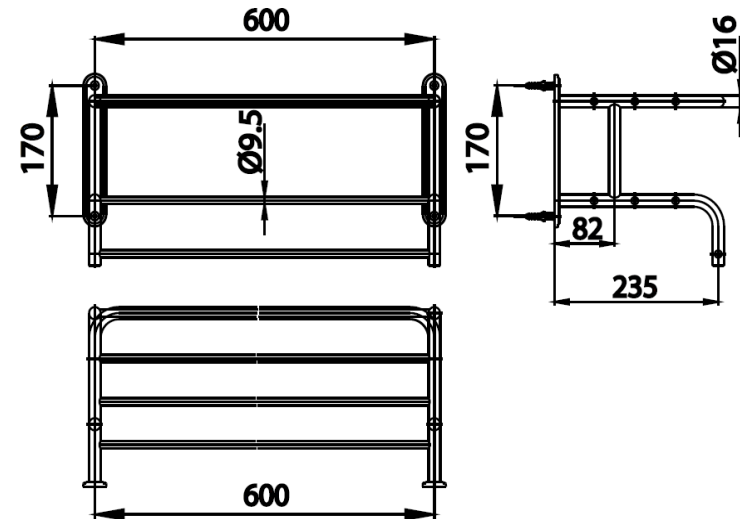

NEW HOTEL

CT0155(HM) Stainless Multishelf 60 cm.

Barcode 8852410015257

Material No. Z235CT0155HMXXX18

Selling Point

1. Made from High-Quality Stainless SUS304

Product characteristics

- pices/box : 1
- Inner box weight (Kg.) : 1
- Total box weight (Kg.) : 1

Recommended Usage

Install on wall to hang towel

Siam Sanitary Ware Co.,Ltd. / Siam Sanitary Fittings Co.,Ltd.

36/11 Viphavadee Rangsit Rd, Sanam Bin, Donmuang, Bangkok 10210. Thailand

Tel : + 66 (0) 2973-5040-54

Fax : + 66 (0) 2973-3470

www.cotto.co.th

Export Department

Tel : + 66 (0) 2973-5040-54

Fax : + 66 (0) 2973-3472

Center (Donmuang ,Bangkok) : +66 (0) 2521-7777

East (Chonburi) : +66 (038) 416-222

North (Chiangmai) : +66 (053) 211-852

North East (Khonkean) : +66 (043) 220-555

South (Phuket) : +66 (076) 261-388

The company reserves the right to change any of the details in the document without prior notice