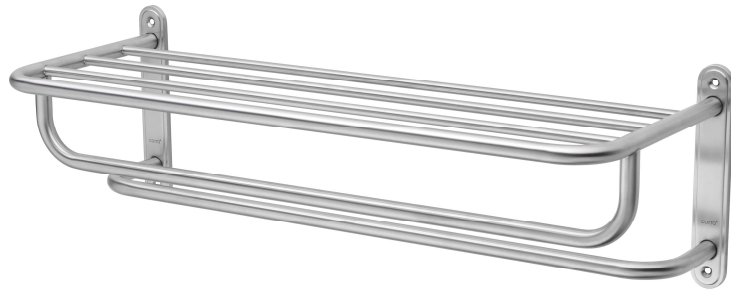

NEW HOTEL

CT0154(HM) Stainless Multishelf 60 cm.

Barcode 8852410015240

Material No. Z235CT0154HMXXX18

Selling Point

1. Made from High-Quality Stainless SUS304

Product characteristics

- pices/box : 1
- Inner box weight (Kg.) : 1
- Total box weight (Kg.) : 1

Recommended Usage

Install on wall to hang towel

Siam Sanitary Ware Co.,Ltd. / Siam Sanitary Fittings Co.,Ltd.

36/11 Viphavadee Rangsit Rd, Sanam Bin, Donmuang, Bangkok 10210. Thailand

Tel : + 66 (0) 2973-5040-54

Fax : + 66 (0) 2973-3470

www.cotto.co.th

Export Department

Tel : + 66 (0) 2973-5040-54

Fax : + 66 (0) 2973-3472

Center (Donmuang ,Bangkok) : +66 (0) 2521-7777

East (Chonburi) : +66 (038) 416-222

North (Chiangmai) : +66 (053) 211-852

North East (Khonkean) : +66 (043) 220-555

South (Phuket) : +66 (076) 261-388

The company reserves the right to change any of the details in the document without prior notice