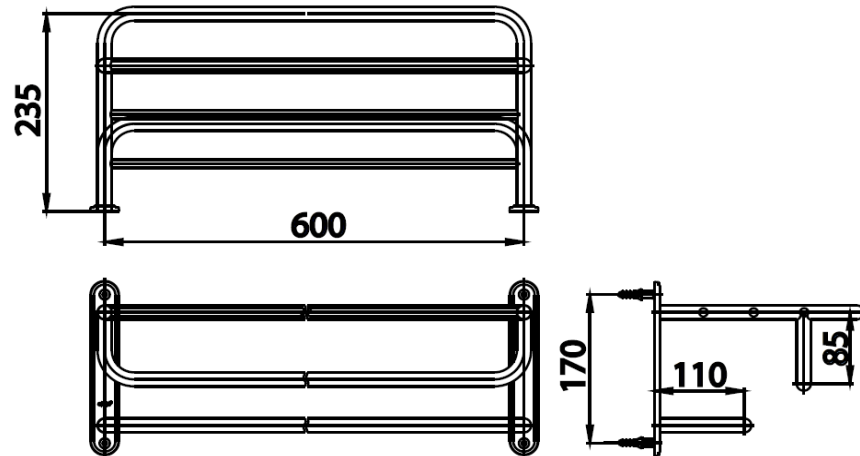

NEW HOTEL

CT0154(HM) Stainless Multishelf 60 cm.

Barcode 8852410015240

Material No. Z235CT0154HMXXX18

Selling Point

1. Made from High-Quality Stainless SUS304

Product characteristics

- pices/box : 1
- Inner box weight (Kg.) : 1
- Total box weight (Kg.) : 1

Recommended Usage

Install on wall to hang towel

Siam Sanitary Ware Co.,Ltd. / Siam Sanitary Fittings Co.,Ltd.

36/11 Viphavadee Rangsit Rd, Sanam Bin, Donmuang, Bangkok 10210. Thailand

Tel : + 66 (0) 2973-5040-54

Fax : + 66 (0) 2973-3470

www.cotto.co.th

Export Department

Tel : + 66 (0) 2973-5040-54

Fax : + 66 (0) 2973-3472

Center (Donmuang ,Bangkok) : +66 (0) 2521-7777

East (Chonburi) : +66 (038) 416-222

North (Chiangmai) : +66 (053) 211-852

North East (Khonkean) : +66 (043) 220-555

South (Phuket) : +66 (076) 261-388

The company reserves the right to change any of the details in the document without prior notice