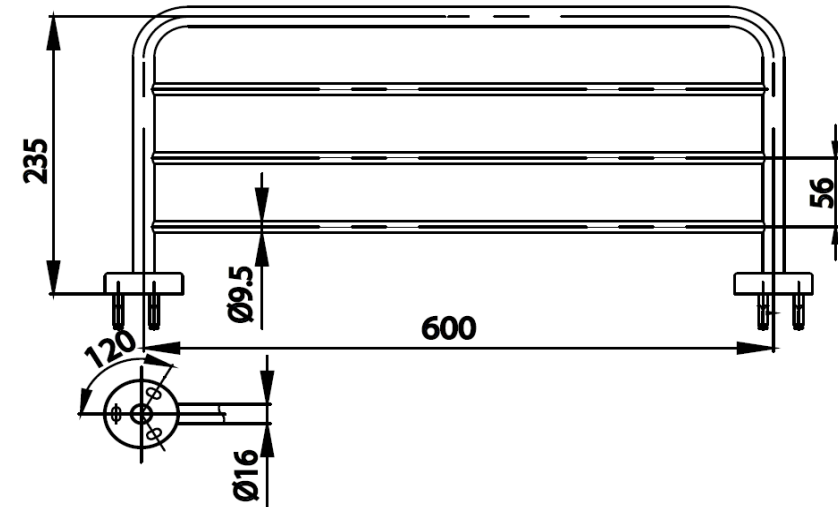

NEW HOTEL

CT0152(HM) Stainless Towel 4 Bars 60 cm.

Barcode 8852410015059

Material No. Z235CT0152HMXXX18

Selling Point

1. Made from High-Quality Stainless SUS304

Product characteristics

- pices/box : 1
- Inner box weight (Kg.) : 1
- Total box weight (Kg.) : 1

Recommended Usage

Install on wall to hang towel

Siam Sanitary Ware Co.,Ltd. / Siam Sanitary Fittings Co.,Ltd.

36/11 Viphavadee Rangsit Rd, Sanam Bin, Donmuang, Bangkok 10210. Thailand

Tel : + 66 (0) 2973-5040-54

Fax : + 66 (0) 2973-3470

www.cotto.co.th

Export Department

Tel : + 66 (0) 2973-5040-54

Fax : + 66 (0) 2973-3472

Center	(Donmuang ,Bangkok)	: +66 (0) 2521-7777
East	(Chonburi)	: +66 (038) 416-222
North	(Chiangmai)	: +66 (053) 211-852
North East	(Khonkean)	: +66 (043) 220-555
South	(Phuket)	: +66 (076) 261-388

The company reserves the right to change any of the details in the document without prior notice