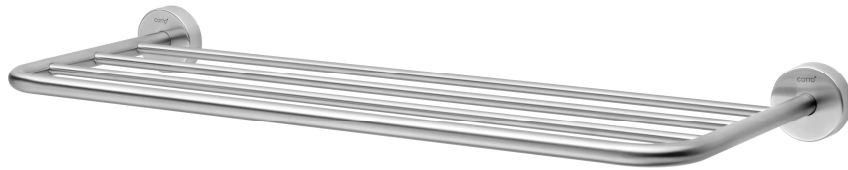

NEW HOTEL

CT0152(HM) Stainless Towel 4 Bars 60 cm.

Barcode 8852410015059

Material No. Z235CT0152HMXXX18

Selling Point

1. Made from High-Quality Stainless SUS304

Product characteristics

- pices/box : 1
- Inner box weight (Kg.) : 1
- Total box weight (Kg.) : 1

Recommended Usage

Install on wall to hang towel

Siam Sanitary Ware Co.,Ltd. / Siam Sanitary Fittings Co.,Ltd.

36/11 Viphavadee Rangsit Rd, Sanam Bin, Donmuang, Bangkok 10210. Thailand

Tel : + 66 (0) 2973-5040-54

Fax : + 66 (0) 2973-3470

www.cotto.co.th

Export Department

Tel : + 66 (0) 2973-5040-54

Fax : + 66 (0) 2973-3472

Center	(Donmuang ,Bangkok)	: +66 (0) 2521-7777
East	(Chonburi)	: +66 (038) 416-222
North	(Chiangmai)	: +66 (053) 211-852
North East	(Khonkean)	: +66 (043) 220-555
South	(Phuket)	: +66 (076) 261-388

The company reserves the right to change any of the details in the document without prior notice