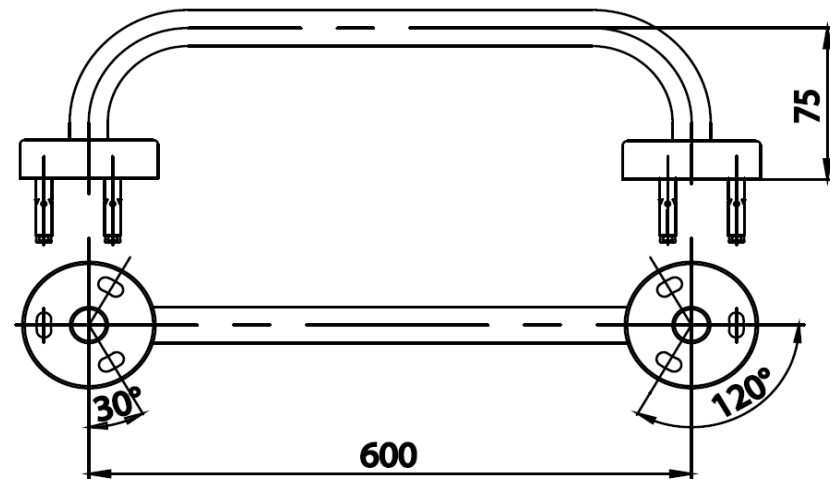

NEW HOTEL

CT0150(HM) Stainless Towel Bar 60 cm.
Barcode 8852410015035
Material No. Z235CT0150HMXXX18

Selling Point

1. Made from High-Quality Stainless SUS304

Product characteristics

- pices/box : 6
- Inner box weight (Kg.) : 1
- Total box weight (Kg.) : 1

Recommended Usage

Install on wall to hang towel

Siam Sanitary Ware Co.,Ltd. / Siam Sanitary Fittings Co.,Ltd.

36/11 Viphavadee Rangsit Rd, Sanam Bin, Donmuang, Bangkok 10210. Thailand

Tel : + 66 (0) 2973-5040-54

Fax : + 66 (0) 2973-3470

www.cotto.co.th

Export Department

Tel : + 66 (0) 2973-5040-54

Fax : + 66 (0) 2973-3472

Center	(Donmuang ,Bangkok)	: +66 (0) 2521-7777
East	(Chonburi)	: +66 (038) 416-222
North	(Chiangmai)	: +66 (053) 211-852
North East	(Khonkean)	: +66 (043) 220-555
South	(Phuket)	: +66 (076) 261-388

The company reserves the right to change any of the details in the document without prior notice