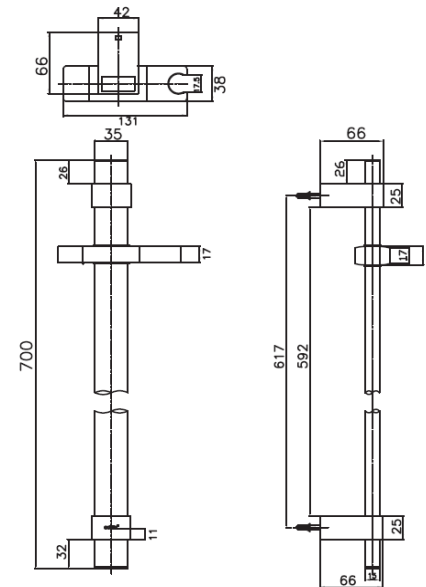

SLIDE BAR

CT0136#BN2 SLIDE BAR (BLACK CHROME)

Barcode 8852410132367

Material No. Z235CT0136BN2XXX12

Selling Point

1. Shower made from Stainless SUS304
2. Jewel finishes : color coating with a special process make the bathroom stand out and unique

Product characteristics

- pices/box : 1
- Inner box weight (Kg.) : 1
- Total box weight (Kg.) : 1

Recommended Usage

Use With Flexible Shower Hose

Siam Sanitary Ware Co.,Ltd. / Siam Sanitary Fittings Co.,Ltd.