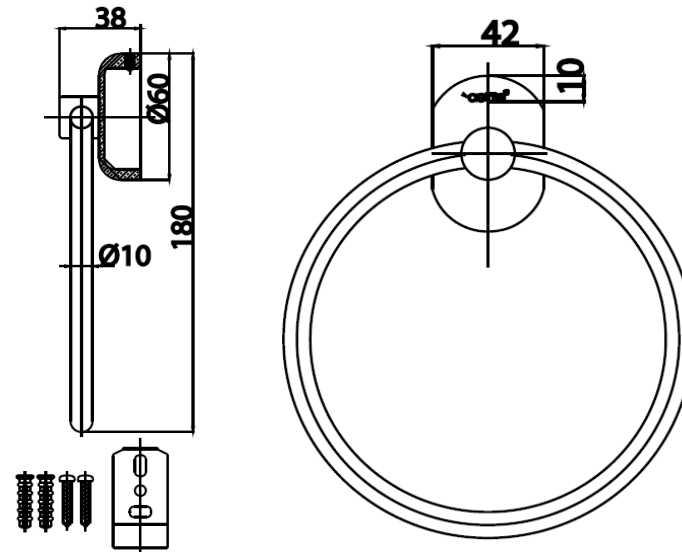

COMO ACCESSORIES

CT0127(HM) ห่วงแขวนผ้า
CT0127(HM) TOWEL RING
Barcode 8852410127301
Material No. Z235CT0127HMXXXX18

Selling Point

1. SOLID BRASS : Bathroom Accessories Made from high quality brass
2. Plated with nickel-chromium, for long last shine

Product characteristics

- pices/box : 8
- Inner box weight (Kg.) :
- Total box weight (Kg.) :

Recommended Usage

Install on wall as towel hanger

Siam Sanitary Ware Co.,Ltd. / Siam Sanitary Fittings Co.,Ltd.
36/11 Viphavadee Rangsit Rd, Sanam Bin, Donmuang, Bangkok 10210. Thailand
Tel : + 66 (0) 2973-5040-54
Fax : + 66 (0) 2973-3470
www.cotto.co.th
Export Department
Tel : + 66 (0) 2973-5040-54
Fax : + 66 (0) 2973-3472