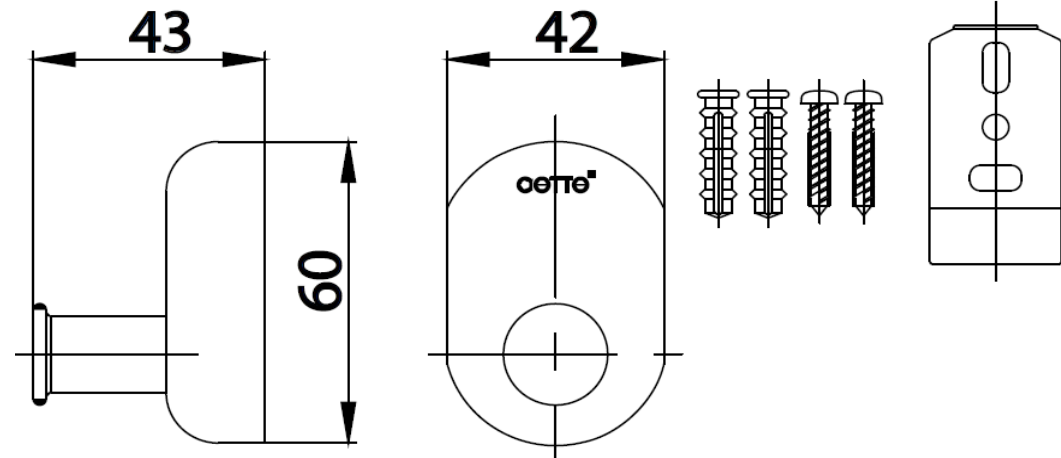

COMO ACCESSORIES

CT0126(HM) ROBE HOOK
Barcode 8852410126274
Material No. Z235CT0126HMXXXX18

Selling Point

1. SOLID BRASS : Bathroom Accessories Made from high quality brass
2. Plated with nickel-chromium, for long last shine

Product characteristics

- pices/box : 12
- Inner box weight (Kg.) :
- Total box weight (Kg.) :

Recommended Usage

Install on wall or door to hang towel

Siam Sanitary Ware Co.,Ltd. / Siam Sanitary Fittings Co.,Ltd.

36/11 Viphavadee Rangsit Rd, Sanam Bin, Donmuang, Bangkok 10210. Thailand

Tel : + 66 (0) 2973-5040-54

Fax : + 66 (0) 2973-3470

www.cotto.co.th

Export Department

Tel : + 66 (0) 2973-5040-54

Fax : + 66 (0) 2973-3472

The company reserves the right to change any of the details in the document without prior notice

COTTO
STUDIO

Center	(Donmuang ,Bangkok)	: +66 (0) 2521-7777
East	(Chonburi)	: +66 (038) 416-222
North	(Chiangmai)	: +66 (053) 211-852
North East	(Khonkean)	: +66 (043) 220-555
South	(Phuket)	: +66 (076) 261-388