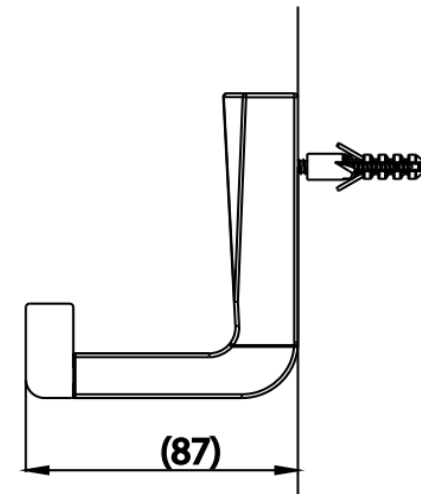

GLACIER ACCESSORIES

CT0111 ROBE HOOK
Barcode 8852410011341
Material No. Z235CT0111XXXXXX18

Selling Point

1. SOLID BRASS : Bathroom Accessories Made from high quality brass
2. Plated with nickel-chromium, for long last shine

Product characteristics

- pices/box : 24
- Inner box weight (Kg.) : 1
- Total box weight (Kg.) : 13

Recommended Usage

Install on wall or door to hang towel

Siam Sanitary Ware Co.,Ltd. / Siam Sanitary Fittings Co.,Ltd.

36/11 Viphavadee Rangsit Rd, Sanam Bin, Donmuang, Bangkok 10210. Thailand

Tel : + 66 (0) 2973-5040-54

Fax : + 66 (0) 2973-3470

www.cotto.co.th

Export Department

Tel : + 66 (0) 2973-5040-54

Fax : + 66 (0) 2973-3472

The company reserves the right to change any of the details in the document without prior notice

**COTTO®
STUDIO**

Center	(Donmuang ,Bangkok)	: +66 (0) 2521-7777
East	(Chonburi)	: +66 (038) 416-222
North	(Chiangmai)	: +66 (053) 211-852
North East	(Khonkean)	: +66 (043) 220-555
South	(Phuket)	: +66 (076) 261-388