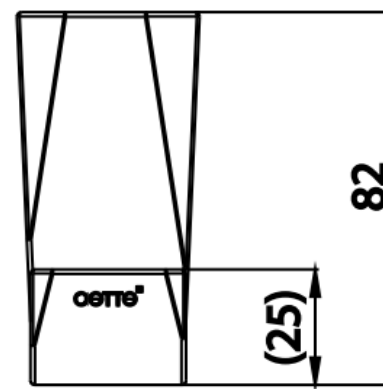

GLACIER ACCESSORIES

CT0111 ROBE HOOK
Barcode 8852410011341
Material No. Z235CT0111XXXXXX18

Selling Point

1. SOLID BRASS : Bathroom Accessories Made from high quality brass
2. Plated with nickel-chromium, for long last shine

Product characteristics

- pices/box : 24
- Inner box weight (Kg.) : 1
- Total box weight (Kg.) : 13

Recommended Usage

Install on wall or door to hang towel

Siam Sanitary Ware Co.,Ltd. / Siam Sanitary Fittings Co.,Ltd.

36/11 Viphavadee Rangsit Rd, Sanam Bin, Donmuang, Bangkok 10210. Thailand

Tel : + 66 (0) 2973-5040-54

Fax : + 66 (0) 2973-3470

www.cotto.co.th

Export Department

Tel : + 66 (0) 2973-5040-54

Fax : + 66 (0) 2973-3472

The company reserves the right to change any of the details in the document without prior notice

**COTTO®
STUDIO**

Center	(Donmuang ,Bangkok)	: +66 (0) 2521-7777
East	(Chonburi)	: +66 (038) 416-222
North	(Chiangmai)	: +66 (053) 211-852
North East	(Khonkean)	: +66 (043) 220-555
South	(Phuket)	: +66 (076) 261-388