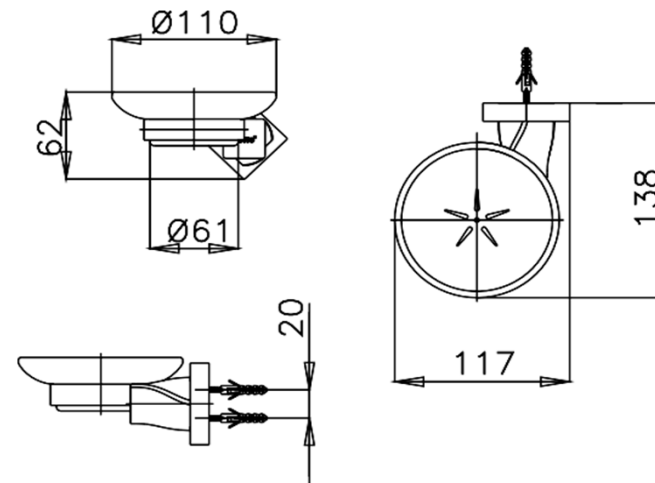

TWIST ACCESSORIES

CT0066#BL(HM) SOAP HOLDER (BLACK)

Barcode 8852410066310

Material No. Z235CT0066BLHMXX15

Selling Point

1. SOLID BRASS : Bathroom Accessories, made from high quality brass
2. Extra Chrome : plated with 8 micron nickel-chromium

Product Features

- piece/box : 6
- Include inner box weight (Kg) : 1
- Include outter box weight (Kg) : 5

Recommended Usage

Install on wall, close to shower area or wash basin, to hold soap

Siam Sanitary Ware Co.,Ltd. / Siam Sanitary Fittings Co.,Ltd.