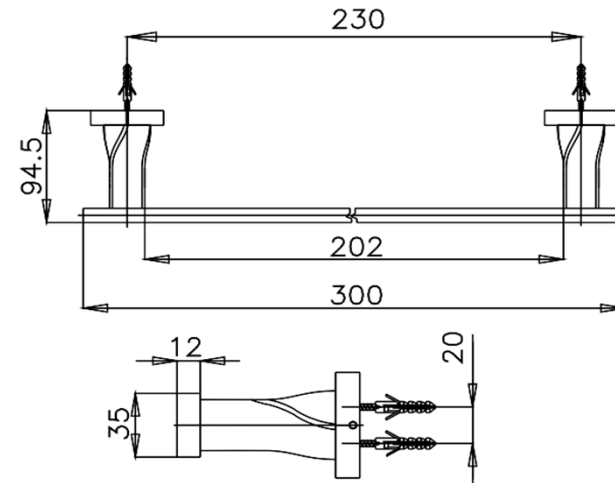

TWIST ACCESSORIES

CT0064(HM) TOWEL BAR 30 cm.
Barcode 8852410064262
Material No. Z235CT0064HMXXXX18

Selling Point

1. SOLID BRASS : Bathroom Accessories, Made from high-quality brass
2. Extra Chrome : Plated with 8 Micron Nickel-Chromium

Product characteristics

- pices/box : 6
- Inner box weight (Kg.) : 1
- Total box weight (Kg.) : 9

Recommended Usage

Install on wall to hand towel

Siam Sanitary Ware Co.,Ltd. / Siam Sanitary Fittings Co.,Ltd.