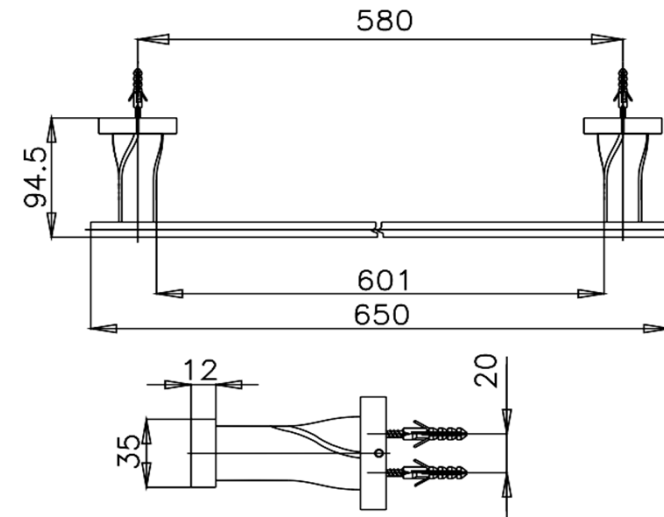

TWIST ACCESSORIES

CT0063#WH(HM) TOWEL BAR (WHITE) 65 CM.

Barcode 8852410063289

Material No. Z235CT0063WHHMXX16

Selling Point

1. SOLID BRASS : Bathroom Accessories Made from High Quality Brass
2. Extra Chrome : Plated with 8 Micron Nickel-Chromium

Product characteristics

- pices/box : 4
- Inner box weight (Kg.) : 2
- Total box weight (Kg.) : 9

Recommended Usage

Install on wall for to hang towel

Siam Sanitary Ware Co.,Ltd. / Siam Sanitary Fittings Co.,Ltd.