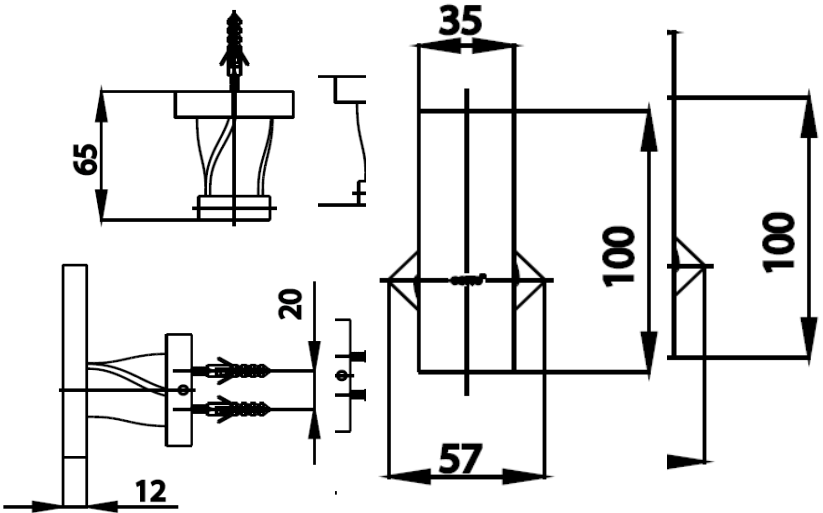

TWIST ACCESSORIES

CT0061#BL(HM) HOOK(BLACK)
 Barcode 8852410061322
 Material No. Z235CT0061BLHMXX15

Selling Point

1. SOLID BRASS : Bathroom Accessories Made from High Quality Brass
2. Extra Chrome : Plated with 8 Micron Nickel-Chromium

Product characteristics

- pices/box : 24
- Inner box weight (Kg.) : 1
- Total box weight (Kg.) : 14

Recommended Usage

Install on wall or door to hang towel

Siam Sanitary Ware Co.,Ltd. / Siam Sanitary Fittings Co.,Ltd.
 36/11 Viphavadee Rangsit Rd, Sanam Bin, Donmuang, Bangkok 10210. Thailand
 Tel : + 66 (0) 2973-5040-54
 Fax : + 66 (0) 2973-3470
 www.cotto.co.th
 Export Department
 Tel : + 66 (0) 2973-5040-54
 Fax : + 66 (0) 2973-3472