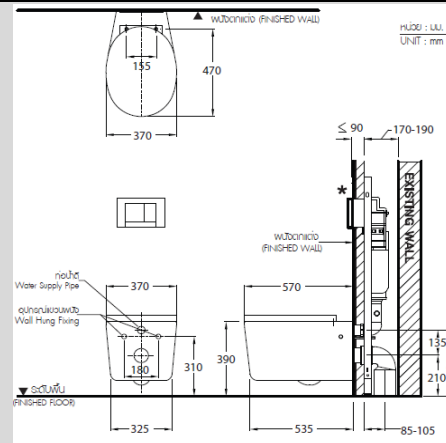

* 1-year warranty for toilet seat and other parts.

Scale Drawing

Description

Standard : TIS 792 - 2554
Water Closet : Wall Hung
Size : 370 x 570 x 390 mm.
Bowl Shape : Elongate
Flush System : Wash Down
Outlet : P-Trap , rough-in 210 mm.
Water Consumption : 3 or 4.5 Liters