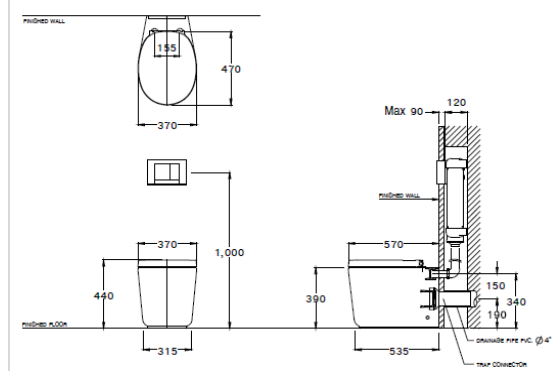

\* 1-year warranty for toilet seat and other parts.

**Scale Drawing**

**Description**

Standard : TIS 792 - 2554  
Water Closet : Wall Face  
Size : 370 x 570 x 390 mm.  
Bowl Shape : Elongate  
Flush System : Wash Down  
Outlet : P-Trap , rough-in 190 mm.  
Water Consumption : 3 or 4.5 Liters