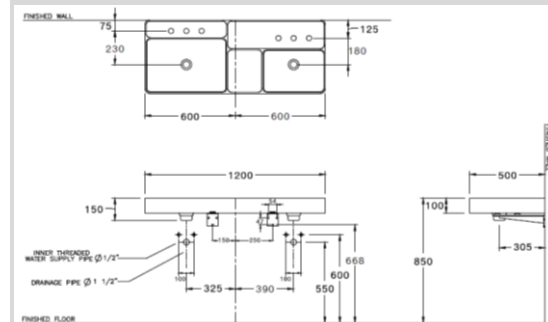

Scale Drawing

Description

Standard : TIS 791 - 2544
Basin : Wall Hung
Size : 1200 x 500 x 100 mm.

Features (Selling point)

- Patchwork Collection : The purity of ceramic sketches a new icon for the contemporary bathroom.
- A project defined by the minimalist touch of Piero Lissoni.
- Double Basin Wallhung / (Can be used with ceramic pedestal)