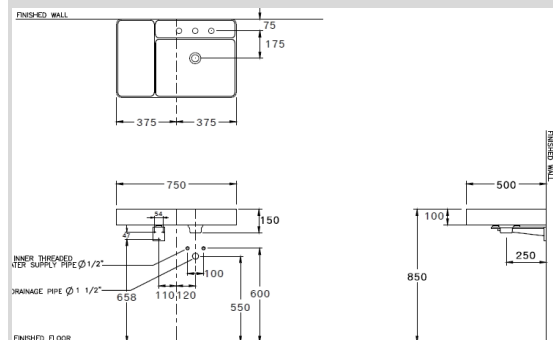

Scale Drawing

Description

Standard : TIS 791 - 2544
Basin : Wall Hung
Size : 750 x 500 x 100 mm.

Features (Selling point)

- Patchwork Collection : The purity of ceramic sketches a new icon for the contemporary bathroom.
- A project defined by the minimalist touch of Piero Lissoni.
- Single Basin Wallhung / (Can be used with ceramic pedestal)