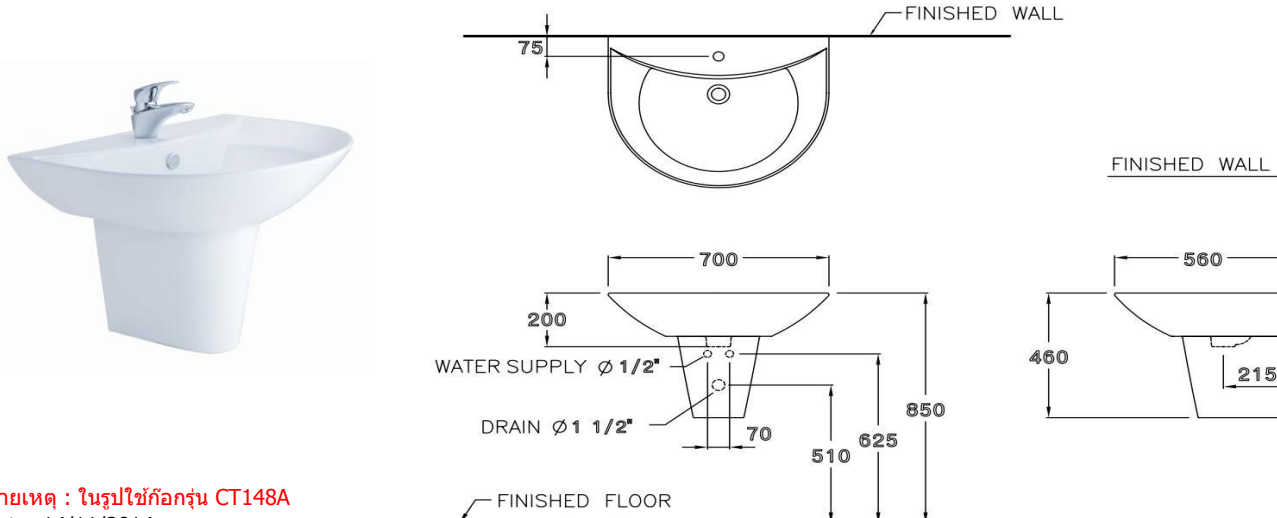

### Selling Point

- Wall hung basin. Easy installation and gives solution to limited space management.
- Basin with cover trap to conceal trap and drain and support weight.
- Hygiene. Less stain and easy to clean.

### Product descriptions

- Standard : TIS 791 - 2544
- Basin : Basin with half pedestal
- Size : 700 x 560 x 460 mm.
- Standard faucet hole : Standard 1 centered

Dimension ware	Dimension pack.	Unit
700 X 560 X 200	750 X 595 X 240	mm.
Net weight	Gross weight	Unit
19.50	24.00	kg.
Dimension pedestal	Dimension pack.	Unit
		mm.
Net weight	Gross weight	Unit
		kg.