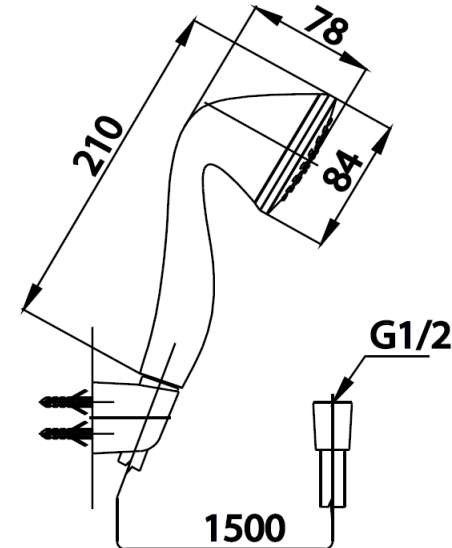

HAND SHOWER Series

ZH013(HM) 1 FN.HANDSHOWER WITH LED
Barcode 8852410900638
Material No. Z234ZH013HMXXXX11

Selling Point

1. LED Light up during operation (without the use of external power source)
2. White light LED
3. Easy Installation with Water Power Generator System; does not need electric or charger
4. Made from durable ABS plastic

Product characteristics

- pices/box : 10
- Inner box weight (Kg.) : 1
- Total box weight (Kg.) : 12

Recommended Usage

Use with Valve or Conceal Shower/Conceal Bath

Siam Sanitary Ware Co.,Ltd. / Siam Sanitary Fittings Co.,Ltd.

36/11 Viphavadee Rangsit Rd, Sanam Bin, Donmuang, Bangkok 10210. Thailand

Tel : + 66 (0) 2973-5040-54

Fax : + 66 (0) 2973-3470

www.cotto.co.th

Export Department

Tel : + 66 (0) 2973-5040-54

Fax : + 66 (0) 2973-3472

The company reserves the right to change any of the details in the document without prior notice

COTTO
STUDIO

Center	(Donmuang ,Bangkok)	: +66 (0) 2521-7777
East	(Chonburi)	: +66 (038) 416-222
North	(Chiangmai)	: +66 (053) 211-852
North East	(Khonkean)	: +66 (043) 220-555
South	(Phuket)	: +66 (076) 261-388