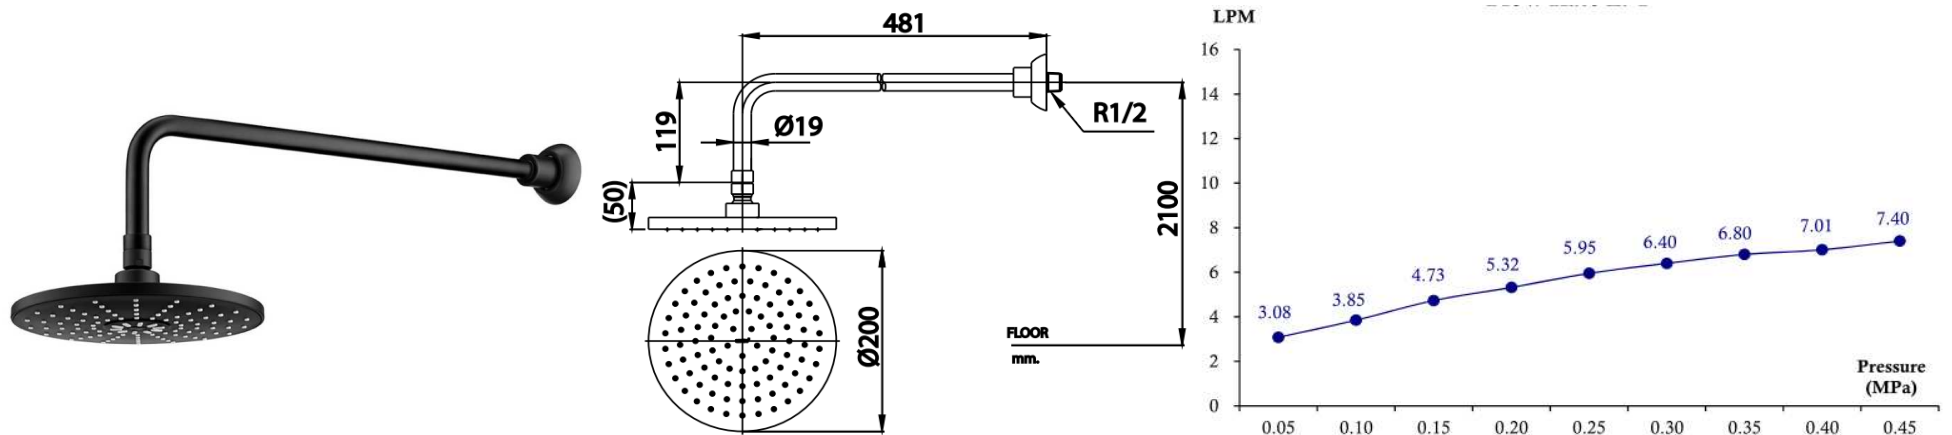

RAIN SHOWER

Z94#BL O/8" RAIN SHOWER
Barcode 8852410909006
Material No. Z234Z94BLXXXXXX15

Selling Point

1. Easy Clean : just a simple swipe on the rubber
2. Jewel finishes : color coating with a special process make the bathroom stand out and unique

Product characteristics

- pices/box : 1
- Inner box weight (Kg.) : 1
- Total box weight (Kg.) : 1

Recommended Usage

Use with Conceal Valve

Siam Sanitary Ware Co.,Ltd. / Siam Sanitary Fittings Co.,Ltd.

36/11 Viphavadee Rangsit Rd, Sanam Bin, Donmuang, Bangkok 10210. Thailand

Tel : + 66 (0) 2973-5040-54

Fax : + 66 (0) 2973-3470

www.cotto.com

COTTO Studio

Tel : + 66 (0) 2973-5040-54

Center (Donmuang ,Bangkok) : +66 (0) 2521-7777

The company reserves the right to change any of the details in the document without prior notice

COTTO
Fixing
Service

ปรึกษาผู้เชี่ยวชาญ

โทร : 02-521-7777 ต่อ 3

Line : @Fixingservice