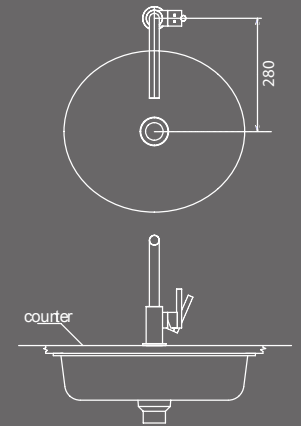

### C00080

Above Counter Basin  
 Dimensions : 480 x 430 x 184 mm.  
 Material : Ceramics  
 Colour : White  
 Weight : 4.08 kg.

13

### C05200

Under Counter Basin  
 Dimensions : 518 x 468 x 178.5 mm.  
 Material : Ceramics  
 Colour : White  
 Weight : 5.72 kg.

### Faucet Position Guidelines

Short one - hole faucet mixer and under counter basin

Tall two hole faucet mixer and above counter basin Position: A

Tall one - hole faucet mixer and under counter basin

Short two-hole faucet mixer and under counter basin

Tall two hole faucet mixer and above counter basin Position: B

Wall - mount two hole faucet mixer and above counter basin