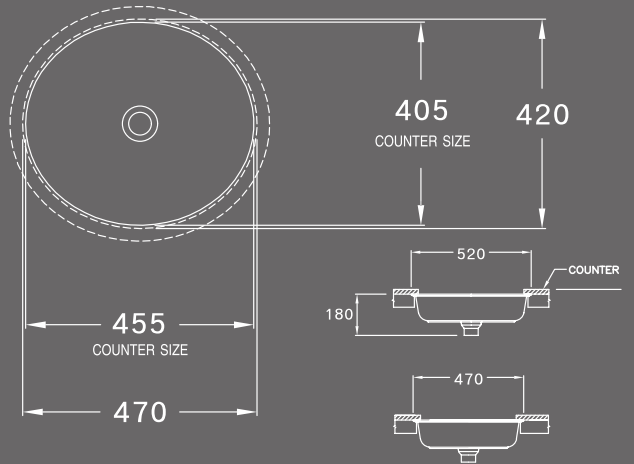

## 4 CT2312A

Short two-hole faucet mixer  
Dimensions : 100 X 180 X 183 mm.  
Material : Brass  
Colour : Chrome  
Weight : 1.7 kg.

Download a full version of  
product specifications

**5 CT2311A**

Short one-hole faucet mixer  
Dimensions : 65.5 X 180 X 188 mm.  
Material : Brass  
Colour : Chrome  
Weight : 1.5 kg.

08.03.2019  
01 COTTO OVAL VOL.1

**9 C19517**

Wall Hung Water Closet  
Dimensions : 380 x 565 x 350 mm.  
Material : Ceramics  
Colour : White  
Weight : 24.2 kg

**11 MNL001**

Mirror With Light  
Dimensions : 700 x 612 mm.  
Material : Glass mirror  
Weight : 2 kg.

### C00080

Above Counter Basin  
 Dimensions : 480 x 430 x 184 mm.  
 Material : Ceramics  
 Colour : White  
 Weight : 4.08 kg.

13

### C05200

Under Counter Basin  
 Dimensions : 518 x 468 x 178.5 mm.  
 Material : Ceramics  
 Colour : White  
 Weight : 5.72 kg.