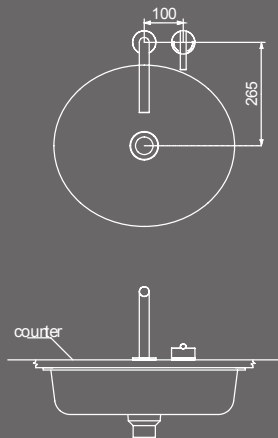

### C00080

Above Counter Basin  
 Dimensions : 480 x 430 x 184 mm.  
 Material : Ceramics  
 Colour : White  
 Weight : 4.08 kg.

13

### C05200

Under Counter Basin  
 Dimensions : 518 x 468 x 178.5 mm.  
 Material : Ceramics  
 Colour : White  
 Weight : 5.72 kg.

### Faucet Position Guidelines

Short one - hole faucet mixer and under counter basin

Tall two hole faucet mixer and above counter basin Position: A

Tall one - hole faucet mixer and under counter basin

Short two-hole faucet mixer and under counter basin

Tall two hole faucet mixer and above counter basin Position: B

Wall - mount two hole faucet mixer and above counter basin