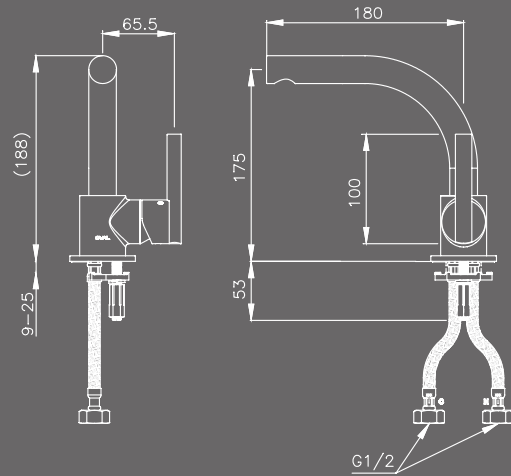

## 3 CT2313AY

Tall one-hole faucet mixer  
Dimensions : 65.5 X 205 X 282 mm.  
Material : Brass  
Colour : Chrome  
Weight : 1.8 kg.

## 2 CT2314AY

Tall two-hole faucet mixer  
Dimensions : 100 X 205 X 282 mm.  
Material : Brass  
Colour : Chrome  
Weight : 2 kg.

## 4 CT2312A

Short two-hole faucet mixer  
Dimensions : 100 X 180 X 183 mm.  
Material : Brass  
Colour : Chrome  
Weight : 1.7 kg.

Download a full version of  
product specifications

**5 CT2311A**

Short one-hole faucet mixer  
Dimensions : 65.5 X 180 X 188 mm.  
Material : Brass  
Colour : Chrome  
Weight : 1.5 kg.

**7 CT3015ZH016**

Thermostat concealed shower mixer set  
Dimensions : 240 X 565 mm.  
Material : Brass, Plastic  
Colour : Chrome  
Weight : 2.8 kg.

**8 C19507**

Wall Face Water Closet  
Dimensions : 380 x 560 x 390 mm.  
Material : Ceramics  
Colour : White  
Weight : 26.4 kg.