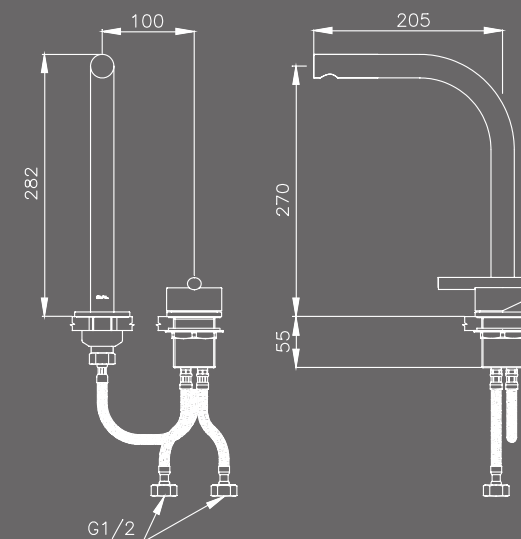

## 1 CT2315A

Wall-mount two-hole faucet mixer  
Dimensions : 100 X 173 X 62mm.  
Material : Brass  
Colour : Chrome  
Weight : 4 kg.

## 3 CT2313AY

Tall one-hole faucet mixer  
Dimensions : 65.5 X 205 X 282 mm.  
Material : Brass  
Colour : Chrome  
Weight : 1.8 kg.

## 2 CT2314AY

Tall two-hole faucet mixer  
Dimensions : 100 X 205 X 282 mm.  
Material : Brass  
Colour : Chrome  
Weight : 2 kg.

## 4 CT2312A

Short two-hole faucet mixer  
Dimensions : 100 X 180 X 183 mm.  
Material : Brass  
Colour : Chrome  
Weight : 1.7 kg.

Download a full version of  
product specifications

**5 CT2311A**

Short one-hole faucet mixer  
Dimensions : 65.5 X 180 X 188 mm.  
Material : Brass  
Colour : Chrome  
Weight : 1.5 kg.