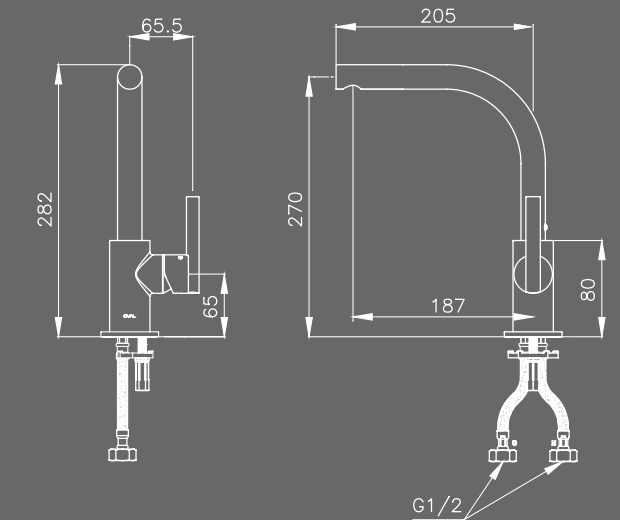

3 CT2313AY

Tall one-hole faucet mixer
Dimensions : 65.5 X 205 X 282 mm.
Material : Brass
Colour : Chrome
Weight : 1.8 kg.