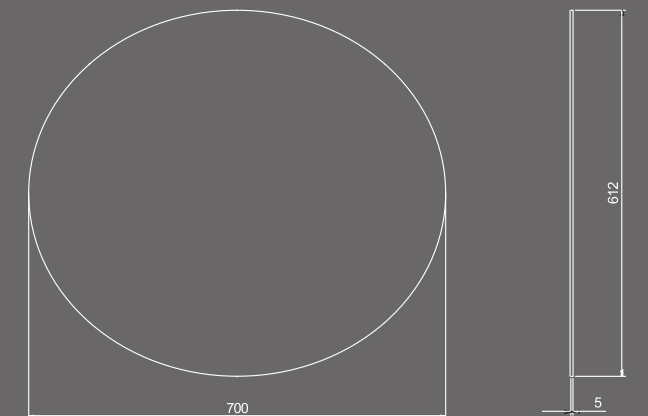

08.03.2019  
01 COTTO OVAL VOL.1

**9 C19517**

Wall Hung Water Closet  
Dimensions : 380 x 565 x 350 mm.  
Material : Ceramics  
Colour : White  
Weight : 24.2 kg

**11 MNL001**

Mirror With Light  
Dimensions : 700 x 612 mm.  
Material : Glass mirror  
Weight : 2 kg.