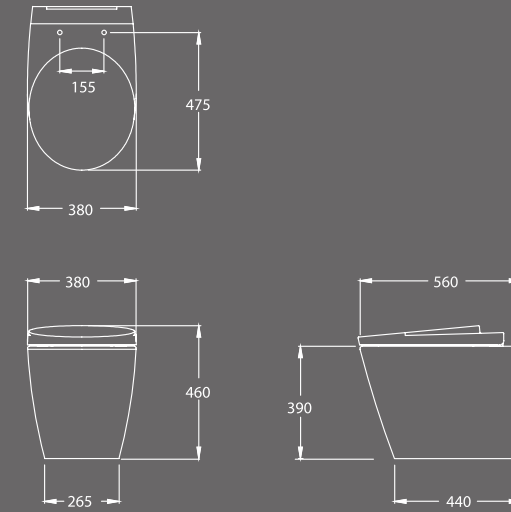

## 3 CT2313AY

Tall one-hole faucet mixer  
Dimensions : 65.5 X 205 X 282 mm.  
Material : Brass  
Colour : Chrome  
Weight : 1.8 kg.

## 2 CT2314AY

Tall two-hole faucet mixer  
Dimensions : 100 X 205 X 282 mm.  
Material : Brass  
Colour : Chrome  
Weight : 2 kg.

## 4 CT2312A

Short two-hole faucet mixer  
Dimensions : 100 X 180 X 183 mm.  
Material : Brass  
Colour : Chrome  
Weight : 1.7 kg.

Download a full version of  
product specifications

**5 CT2311A**

Short one-hole faucet mixer  
Dimensions : 65.5 X 180 X 188 mm.  
Material : Brass  
Colour : Chrome  
Weight : 1.5 kg.

**7 CT3015ZH016**

Thermostat concealed shower mixer set  
Dimensions : 240 X 565 mm.  
Material : Brass, Plastic  
Colour : Chrome  
Weight : 2.8 kg.

**8 C19507**

Wall Face Water Closet  
Dimensions : 380 x 560 x 390 mm.  
Material : Ceramics  
Colour : White  
Weight : 26.4 kg.