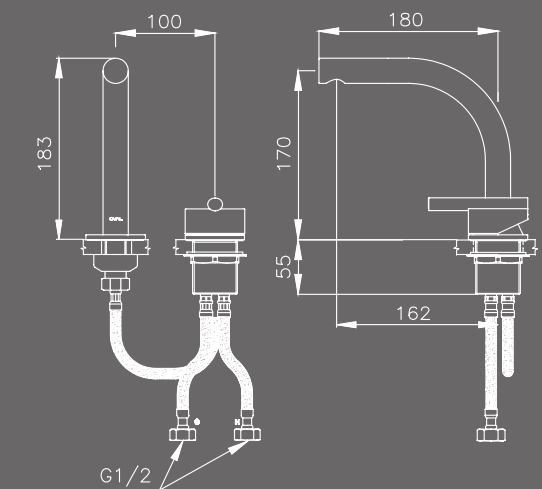

# Showers

6

**CT3014ZH016**

Thermostat exposed  
shower mixer set  
Dimensions : 301 X 588 X 1300 mm.  
Material : Brass  
Colour : Chrome  
Weight : 8.5 kg.

The showerhead's oval shape and large size perfectly fit our natural body positions while relaxing in a refreshing shower. It contains multiple discreetly integrated nozzles that provide a soothing rainfall experience. Both the faucet and the showerhead integrate thermostatic technology that allows users to precisely control the temperature.

## 3 CT2313AY

Tall one-hole faucet mixer  
Dimensions : 65.5 X 205 X 282 mm.  
Material : Brass  
Colour : Chrome  
Weight : 1.8 kg.

## 2 CT2314AY

Tall two-hole faucet mixer  
Dimensions : 100 X 205 X 282 mm.  
Material : Brass  
Colour : Chrome  
Weight : 2 kg.

## 4 CT2312A

Short two-hole faucet mixer  
Dimensions : 100 X 180 X 183 mm.  
Material : Brass  
Colour : Chrome  
Weight : 1.7 kg.

Download a full version of  
product specifications

**5 CT2311A**

Short one-hole faucet mixer  
Dimensions : 65.5 X 180 X 188 mm.  
Material : Brass  
Colour : Chrome  
Weight : 1.5 kg.