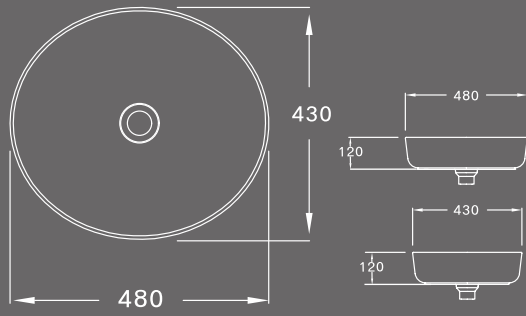

12

C00080

Above Counter Basin
Dimensions : 480 x 430 x 184 mm.
Material : Ceramics
Colour : White
Weight : 4.08 kg.