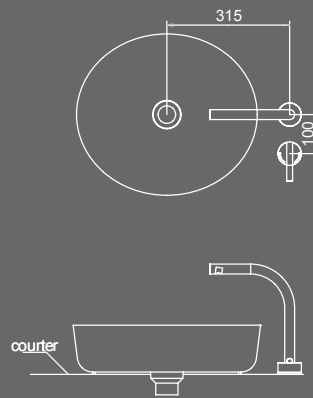

08.03.2019  
01 COTTO OVAL VOL.1

**9 C19517**

Wall Hung Water Closet  
Dimensions : 380 x 565 x 350 mm.  
Material : Ceramics  
Colour : White  
Weight : 24.2 kg

**11 MNL001**

Mirror With Light  
Dimensions : 700 x 612 mm.  
Material : Glass mirror  
Weight : 2 kg.

### C00080

Above Counter Basin  
 Dimensions : 480 x 430 x 184 mm.  
 Material : Ceramics  
 Colour : White  
 Weight : 4.08 kg.

13

### C05200

Under Counter Basin  
 Dimensions : 518 x 468 x 178.5 mm.  
 Material : Ceramics  
 Colour : White  
 Weight : 5.72 kg.

### Faucet Position Guidelines

Short one - hole faucet mixer and under counter basin

Tall two hole faucet mixer and above counter basin Position: A

Tall one - hole faucet mixer and under counter basin

Short two-hole faucet mixer and under counter basin