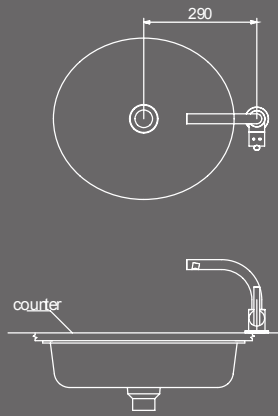

08.03.2019  
01 COTTO OVAL VOL.1

**9 C19517**

Wall Hung Water Closet  
Dimensions : 380 x 565 x 350 mm.  
Material : Ceramics  
Colour : White  
Weight : 24.2 kg

**11 MNL001**

Mirror With Light  
Dimensions : 700 x 612 mm.  
Material : Glass mirror  
Weight : 2 kg.

### C00080

Above Counter Basin  
 Dimensions : 480 x 430 x 184 mm.  
 Material : Ceramics  
 Colour : White  
 Weight : 4.08 kg.

13

### C05200

Under Counter Basin  
 Dimensions : 518 x 468 x 178.5 mm.  
 Material : Ceramics  
 Colour : White  
 Weight : 5.72 kg.

### Faucet Position Guidelines

Short one - hole faucet mixer and under counter basin

Tall two hole faucet mixer and above counter basin Position: A

Tall one - hole faucet mixer and under counter basin

Short two-hole faucet mixer and under counter basin