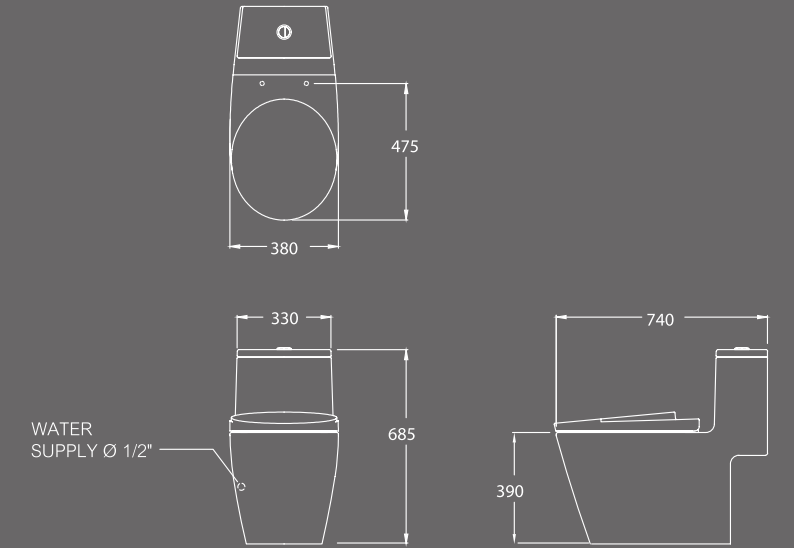

# Showers

6

**CT3014ZH016**

Thermostat exposed  
shower mixer set  
Dimensions : 301 X 588 X 1300 mm.  
Material : Brass  
Colour : Chrome  
Weight : 8.5 kg.

The showerhead's oval shape and large size perfectly fit our natural body positions while relaxing in a refreshing shower. It contains multiple discreetly integrated nozzles that provide a soothing rainfall experience. Both the faucet and the showerhead integrate thermostatic technology that allows users to precisely control the temperature.

## 4 CT2312A

Short two-hole faucet mixer  
Dimensions : 100 X 180 X 183 mm.  
Material : Brass  
Colour : Chrome  
Weight : 1.7 kg.

Download a full version of  
product specifications

**5 CT2311A**

Short one-hole faucet mixer  
Dimensions : 65.5 X 180 X 188 mm.  
Material : Brass  
Colour : Chrome  
Weight : 1.5 kg.

**7 CT3015ZH016**

Thermostat concealed shower mixer set  
Dimensions : 240 X 565 mm.  
Material : Brass, Plastic  
Colour : Chrome  
Weight : 2.8 kg.

**8 C19507**

Wall Face Water Closet  
Dimensions : 380 x 560 x 390 mm.  
Material : Ceramics  
Colour : White  
Weight : 26.4 kg.

**10 C100207**

One Piece Water Closet  
Dimensions : 380 x 740 x 685 mm.  
Material : Ceramics  
Colour : White  
Weight : 44.1 kg.

**6 CT3014ZH016**

Thermostat exposed shower mixer set  
Dimensions : 301 X 588 X 1300 mm.  
Material : Brass  
Colour : Chrome  
Weight : 8.5 kg.