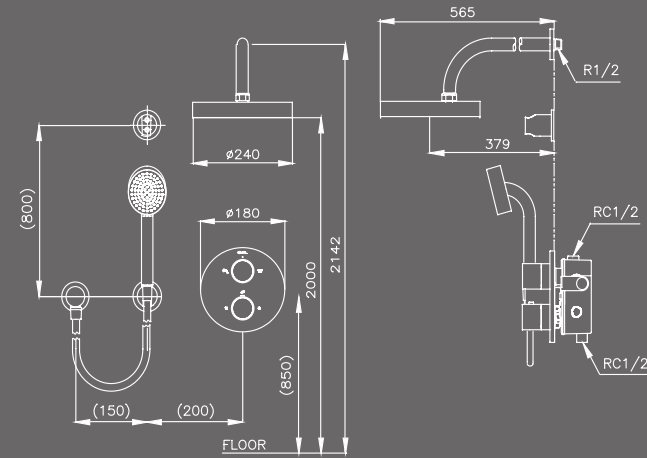

## 2 CT2314AY

Tall two-hole faucet mixer  
Dimensions : 100 X 205 X 282 mm.  
Material : Brass  
Colour : Chrome  
Weight : 2 kg.

## 4 CT2312A

Short two-hole faucet mixer  
Dimensions : 100 X 180 X 183 mm.  
Material : Brass  
Colour : Chrome  
Weight : 1.7 kg.

Download a full version of  
product specifications

**5 CT2311A**

Short one-hole faucet mixer  
Dimensions : 65.5 X 180 X 188 mm.  
Material : Brass  
Colour : Chrome  
Weight : 1.5 kg.

**7 CT3015ZH016**

Thermostat concealed shower mixer set  
Dimensions : 240 X 565 mm.  
Material : Brass, Plastic  
Colour : Chrome  
Weight : 2.8 kg.

**8 C19507**

Wall Face Water Closet  
Dimensions : 380 x 560 x 390 mm.  
Material : Ceramics  
Colour : White  
Weight : 26.4 kg.

**10 C100207**

One Piece Water Closet  
Dimensions : 380 x 740 x 685 mm.  
Material : Ceramics  
Colour : White  
Weight : 44.1 kg.

**6 CT3014ZH016**

Thermostat exposed shower mixer set  
Dimensions : 301 X 588 X 1300 mm.  
Material : Brass  
Colour : Chrome  
Weight : 8.5 kg.