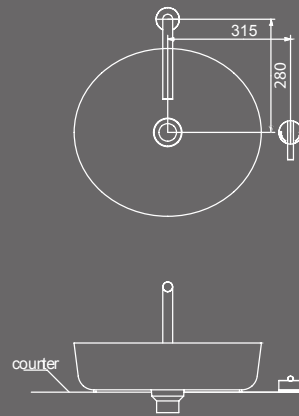

### C00080

Above Counter Basin  
 Dimensions : 480 x 430 x 184 mm.  
 Material : Ceramics  
 Colour : White  
 Weight : 4.08 kg.

13

### C05200

Under Counter Basin  
 Dimensions : 518 x 468 x 178.5 mm.  
 Material : Ceramics  
 Colour : White  
 Weight : 5.72 kg.

### Faucet Position Guidelines

Short one - hole faucet mixer and under counter basin

Tall two hole faucet mixer and above counter basin Position: A

Tall one - hole faucet mixer and under counter basin

Short two-hole faucet mixer and under counter basin

Tall two hole faucet mixer and above counter basin Position: B

Wall - mount two hole faucet mixer and above counter basin