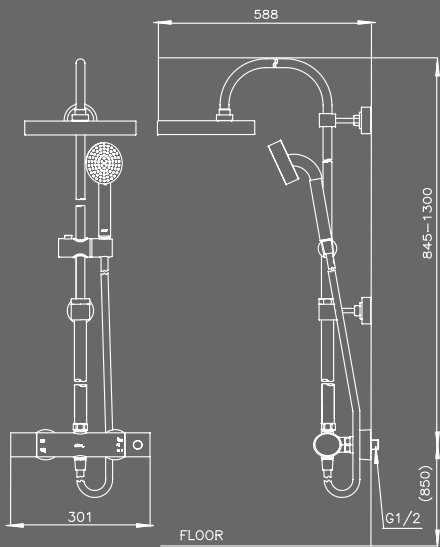

## 2 CT2314AY

Tall two-hole faucet mixer  
Dimensions : 100 X 205 X 282 mm.  
Material : Brass  
Colour : Chrome  
Weight : 2 kg.

## 4 CT2312A

Short two-hole faucet mixer  
Dimensions : 100 X 180 X 183 mm.  
Material : Brass  
Colour : Chrome  
Weight : 1.7 kg.

Download a full version of  
product specifications

**5 CT2311A**

Short one-hole faucet mixer  
Dimensions : 65.5 X 180 X 188 mm.  
Material : Brass  
Colour : Chrome  
Weight : 1.5 kg.

**7 CT3015ZH016**

Thermostat concealed shower mixer set  
Dimensions : 240 X 565 mm.  
Material : Brass, Plastic  
Colour : Chrome  
Weight : 2.8 kg.

**8 C19507**

Wall Face Water Closet  
Dimensions : 380 x 560 x 390 mm.  
Material : Ceramics  
Colour : White  
Weight : 26.4 kg.

**10 C100207**

One Piece Water Closet  
Dimensions : 380 x 740 x 685 mm.  
Material : Ceramics  
Colour : White  
Weight : 44.1 kg.

**6 CT3014ZH016**

Thermostat exposed shower mixer set  
Dimensions : 301 X 588 X 1300 mm.  
Material : Brass  
Colour : Chrome  
Weight : 8.5 kg.