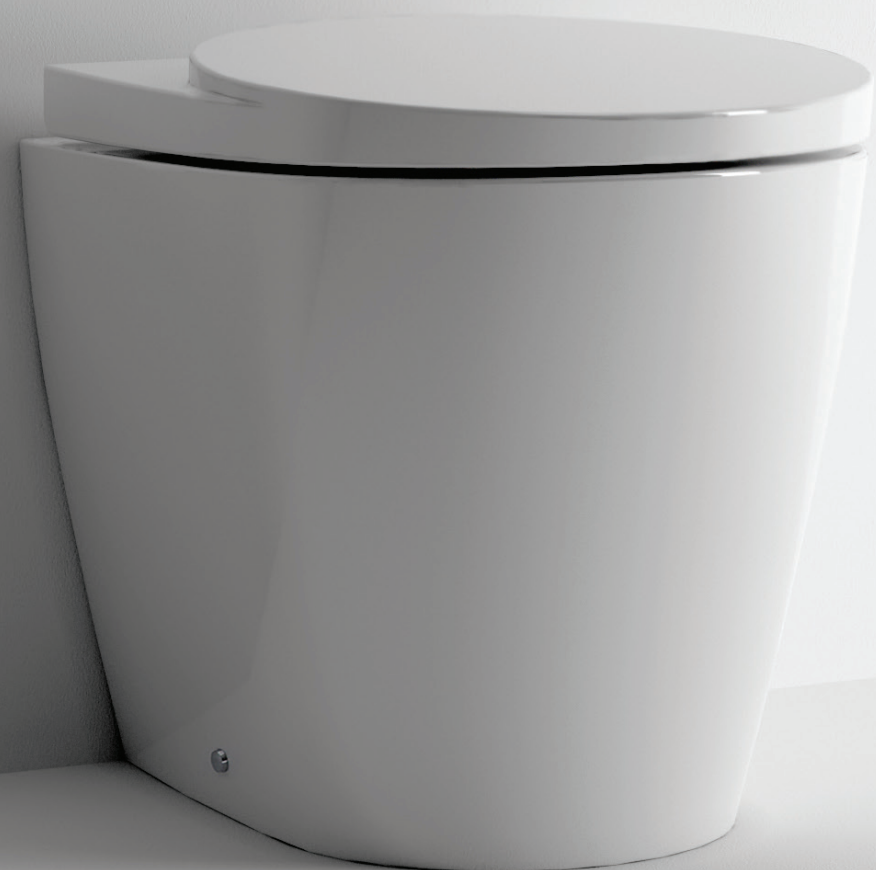

Toilets

8

C19507

Wall Face Water Closet
Dimensions : 380 x 560 x 390 mm.
Material : Ceramics
Colour : White
Weight : 26.4 kg.