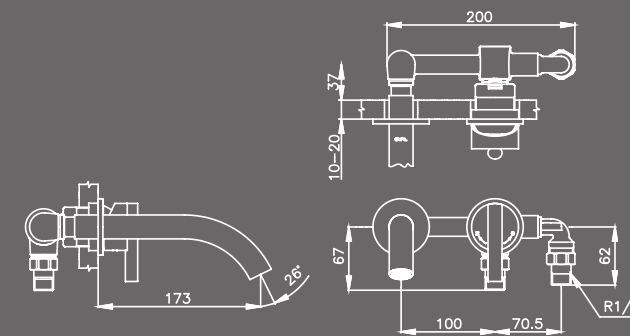

PRODUCT SPECIFICATIONS

1 CT2315A

Wall-mount two-hole faucet mixer
Dimensions : 100 X 173 X 62mm.
Material : Brass
Colour : Chrome
Weight : 4 kg.