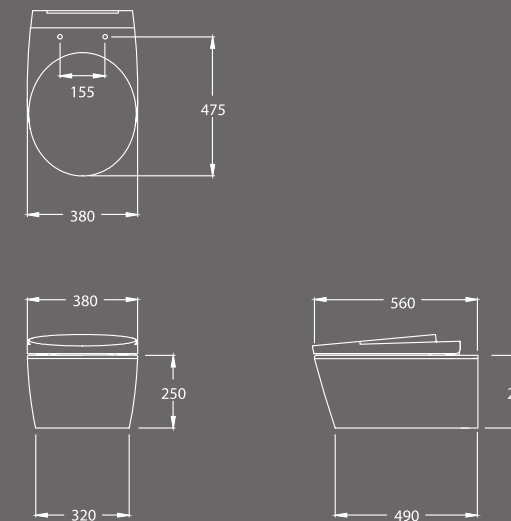

## 4 CT2312A

Short two-hole faucet mixer  
Dimensions : 100 X 180 X 183 mm.  
Material : Brass  
Colour : Chrome  
Weight : 1.7 kg.

Download a full version of  
product specifications

**5 CT2311A**

Short one-hole faucet mixer  
Dimensions : 65.5 X 180 X 188 mm.  
Material : Brass  
Colour : Chrome  
Weight : 1.5 kg.

**7 CT3015ZH016**

Thermostat concealed shower mixer set  
Dimensions : 240 X 565 mm.  
Material : Brass, Plastic  
Colour : Chrome  
Weight : 2.8 kg.

**8 C19507**

Wall Face Water Closet  
Dimensions : 380 x 560 x 390 mm.  
Material : Ceramics  
Colour : White  
Weight : 26.4 kg.

**10 C100207**

One Piece Water Closet  
Dimensions : 380 x 740 x 685 mm.  
Material : Ceramics  
Colour : White  
Weight : 44.1 kg.

**6 CT3014ZH016**

Thermostat exposed shower mixer set  
Dimensions : 301 X 588 X 1300 mm.  
Material : Brass  
Colour : Chrome  
Weight : 8.5 kg.

08.03.2019  
01 COTTO OVAL VOL.1

**9 C19517**

Wall Hung Water Closet  
Dimensions : 380 x 565 x 350 mm.  
Material : Ceramics  
Colour : White  
Weight : 24.2 kg

**11 MNL001**

Mirror With Light  
Dimensions : 700 x 612 mm.  
Material : Glass mirror  
Weight : 2 kg.