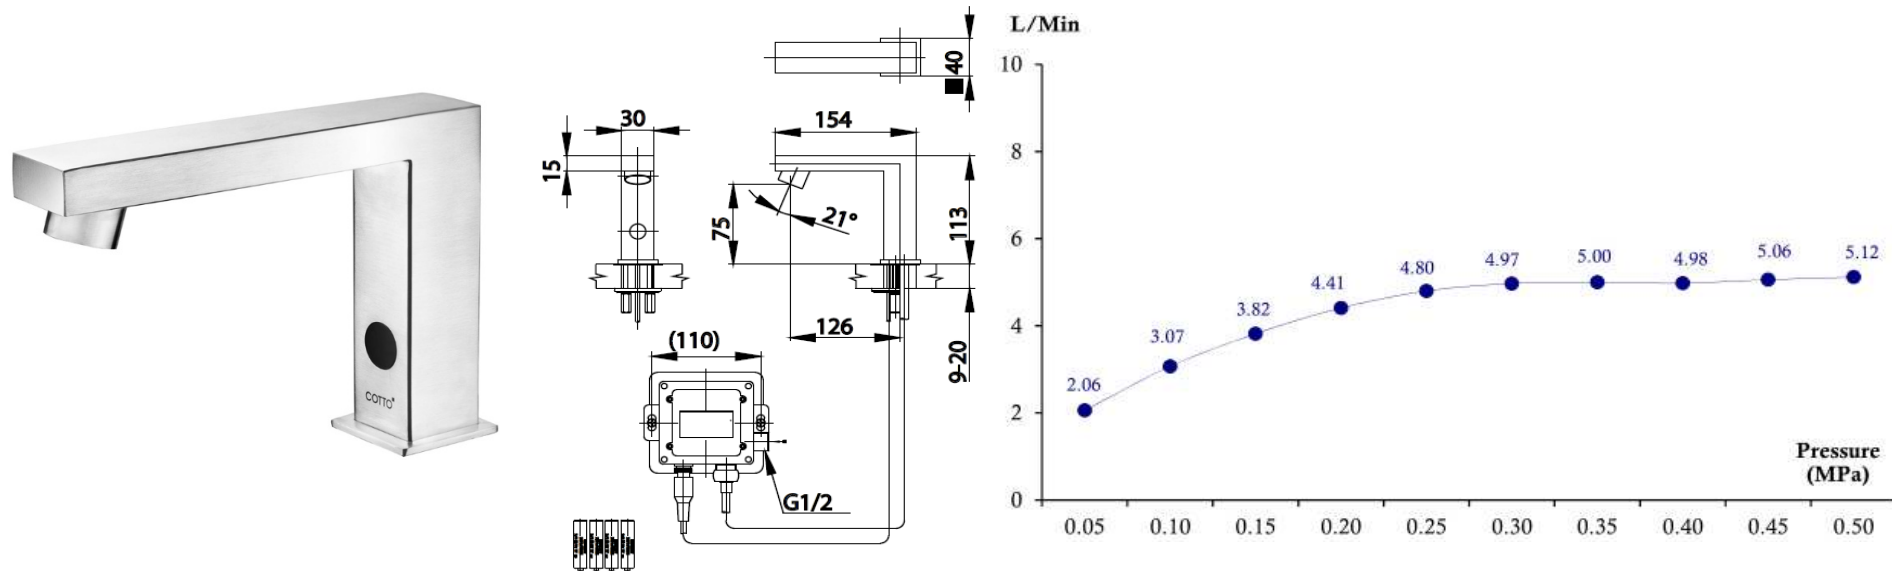

AUTOMATIC FAUCET

CT4925DC#SA AUTOMATIC BASIN FAUCET STAINLESS (BATTERY USE)

Barcode 8852410492331

Material No. Z231CT4925DCSAXX28

Selling Point

1. Stainless 304 : High Quality materials, durable
2. Battery-use, easy to install
3. lead free
4. 1 year warranty

Product characteristics

- pices/box : 6
- Inner box weight (Kg.) : 1.2
- Total box weight (Kg.) : 7.8

Recommended Usage

Install On 1 Hole Basin Or Install On Counter
(If Use Under-Counter Basin)

Siam Sanitary Ware Co.,Ltd. / Siam Sanitary Fittings Co.,Ltd.
36/11 Viphavadee Rangsit Rd, Sanam Bin, Donmuang, Bangkok 10210. Thailand
Tel : + 66 (0) 2973-5040-54
Fax : + 66 (0) 2973-3470
www.cotto.com
COTTO Studio
Tel : + 66 (0) 2973-5040-54
Center (Donmuang ,Bangkok) : +66 (0) 2521-7777

The company reserves the right to change any of the details in the document without prior notice

COTTO
Fixing
Service

ปรึกษาผู้เชี่ยวชาญ

โทร : 02-521-7777 ต่อ 3

Line : @Fixingservice