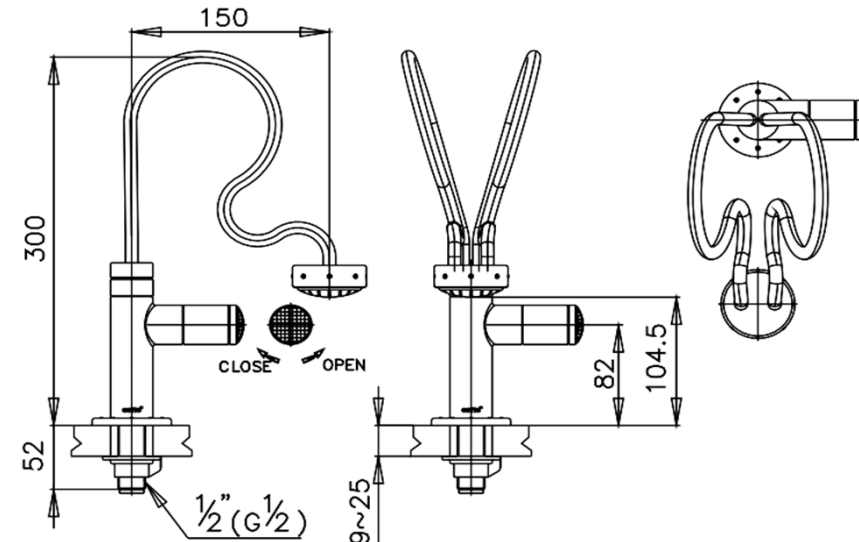

HIMMAPAN Series

CT139C25ST#CUO BASIN FAUCET/ COPPER FINISHED
Barcode 8852410139274
Material No. Z231CT139C25CUOX11

Selling Point

1. COTTO CLEAN : Metal Contaminant-Controlled (Lead, Cadmium, Copper, Zinc)
2. Extra Chrome : Plated with 8 Micron Nickel-Chromium
3. Handle made from Swarovski Crystal
4. Swarovski Zirconia Decorative Spout Tip
5. Design inspired by Himmaphan's Wild
6. Copper surface

Product characteristics

- pices/box : 1
- Inner box weight (Kg.) : 3
- Total box weight (Kg.) : 5

How to use

Install on 1 hole basin or counter for countertop basin

Siam Sanitary Ware Co.,Ltd. / Siam Sanitary Fittings Co.,Ltd.