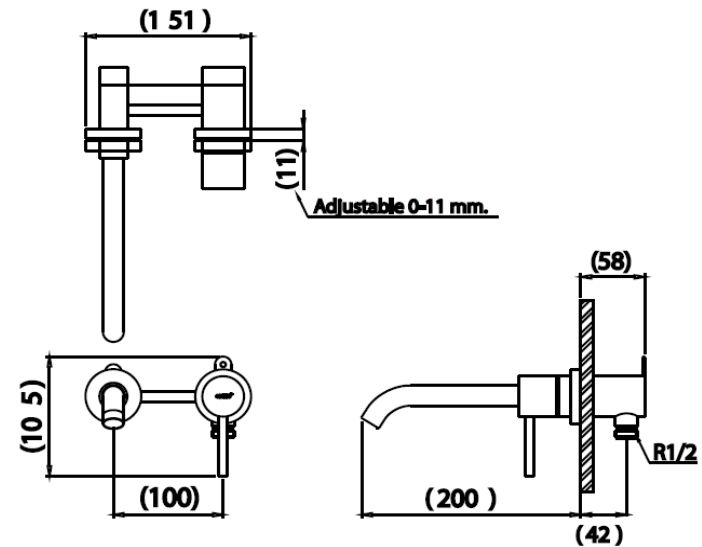

TITUS Series

CT1273C55#SA(HM) WALL MOUNT FAUCET
Barcode 8852410127332
Material No. Z231CT1273C55SAH18

Selling Point

1. COTTO CLEAN : Metal Contaminant-Controlled (Lead, Cadmium, Copper, Zinc)
2. Made from High-Quality Stainless SUS304

Product characteristics

- pices/box : 1
- Inner box weight (Kg.) : 1.0
- Total box weight (Kg.) : 1.0

Recommended Usage

Install On Wall, Use With Above Counter Basin Or Countertop Basin

Siam Sanitary Ware Co.,Ltd. / Siam Sanitary Fittings Co.,Ltd.