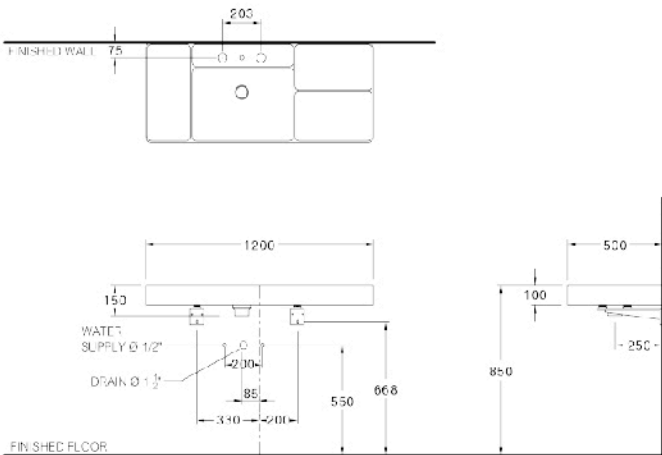

PRODUCT DESCRIPTION

- Wash basin : Above counter
- Dimension : 750 x 500 x 100 mm.
- Standard faucet : None / 1 hole / 3 holes
- None : CPW0502 LAV.N/H
- 1 hole : CPW0502 LAV.1TH
- 3 holes : CPW0502 LAV.3/8

CPW0502

QUIL W/H 120A Lav.

SERENE
WHITE

NIMBUS
GRAY

TIMELESS
TAUPE

UNIQUE SELLING POINTS (USPs)

- Exclusive soil texture with high production techniques and delicateness of production which help elevate the quality of product as if an art piece in your bathroom.
- 3 premium colours to make a major premium impact and differentiate from others.
- Modern & minimal design with detail-oriented curves and rimless designed gives product a bold look together with a plenty of space on basins for multi-purpose uses.
- Available in wall-hung basin.
  May we suggest customer to buy fixing and brocket set separately.

PRODUCT RECOMMENDATIONS

แนะนำให้กับ	รหัส
1. Faucets (For wash basin without holes)	CPF200A #GR2 / #BN2
2. Faucets (For wash basin, 1 hole)	CPF200A / CPF200AY #GR2 / #BN2
3. Faucets (For wash basin, 3 holes)	CPF200A #GR2 / #BN2
4. Waste trap	CPF685AX #GR2 / #BN2

Siam Sanitary Ware Industry Co., Ltd.
36/11 Vibhavadi-Rangsit Rd. Sanambin Don Muang,
Bangkok 10210

Tel : 02-521-7777, 02-963-5999