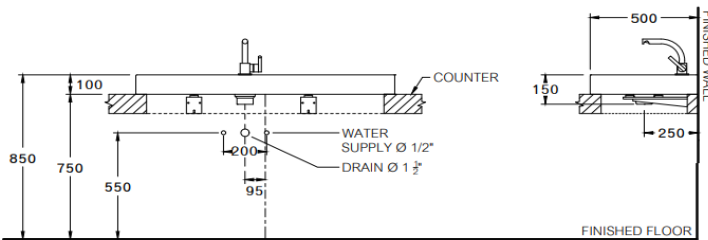

Product descriptions

- **Material : Ceramic**
- **Installation style : Above counter**
- **Ware Size : 1200 x 500 x 100 mm.**
- **Net Weight : 32.58 kg.**
- **Package Size : 545 x 1275 x 205 mm.**
- **Gross weight : 36 kg.**
- **Standard faucet hole : No faucet hole / 1 hole / 3 hole**
- No faucet hole: CPW0502 QUIL 75A Lav. N/H
- 1 hole : CPW0502 QUIL 75A Lav. 1TH
- 3 hole : CPW0502 QUIL 75A Lav. 3/8

Warranty

- **Vitrious China 50 years**

Recommended Usage

- Shall be installed above counter.

Color

- MWH Serene white
- MDG Nimbus grey
- MTP Timeless taupe

Recommended equipment and products

- CPF200A#GR2 LEVER HANDLE BASIN MIXER FAUCET
- CPF200A#BN2 LEVER HANDLE BASIN MIXER FAUCET
- CPF200AY#GR2 LEVER HANDLE BASIN MIXER FAUCET (TALL BODY)
- CPF200AY#BN2 LEVER HANDLE BASIN MIXER FAUCET (TALL BODY)
- CPF202A#GR2 3 HOLE 8" BASIN MIXER FAUCET (DECK-MOUNTED)
- CPF202A#BN2 3 HOLE 8" BASIN MIXER FAUCET (DECK-MOUNTED)
- CPF203#GR2 3 HOLE 8" BASIN MIXER FAUCET (WALL-MOUNTED)
- CPF203#BN2 3 HOLE 8" BASIN MIXER FAUCET (WALL-MOUNTED)
- CPV001 QUIL F/S CABINET + ORIGINES BLANC
- CPV002 QUIL HANGING CABINET+ EREBUS
- CPV003 QUIL HANGING CABINET+ MIDDAY ZEN