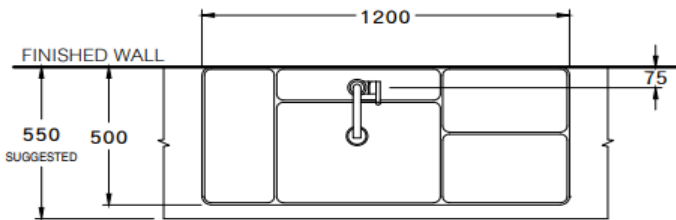

Product descriptions

- **Material : Ceramic**
- **Installation style : Above counter**
- **Ware Size : 1200 x 500 x 100 mm.**
- **Net Weight : 32.58 kg.**
- **Package Size : 545 x 1275 x 205 mm.**
- **Gross weight : 36 kg.**
- **Standard faucet hole : No faucet hole / 1 hole / 3 hole**
- No faucet hole: CPW0502 QUIL 75A Lav. N/H
- 1 hole : CPW0502 QUIL 75A Lav. 1TH
- 3 hole : CPW0502 QUIL 75A Lav. 3/8

Warranty

- **Vitrious China 50 years**

Recommended Usage

- Shall be installed above counter.

Color

- MWH Serene white
- MDG Nimbus grey
- MTP Timeless taupe

Recommended equipment and products

- CPF200A#GR2 LEVER HANDLE BASIN MIXER FAUCET
- CPF200A#BN2 LEVER HANDLE BASIN MIXER FAUCET
- CPF200AY#GR2 LEVER HANDLE BASIN MIXER FAUCET (TALL BODY)
- CPF200AY#BN2 LEVER HANDLE BASIN MIXER FAUCET (TALL BODY)
- CPF202A#GR2 3 HOLE 8" BASIN MIXER FAUCET (DECK-MOUNTED)
- CPF202A#BN2 3 HOLE 8" BASIN MIXER FAUCET (DECK-MOUNTED)
- CPF203#GR2 3 HOLE 8" BASIN MIXER FAUCET (WALL-MOUNTED)
- CPF203#BN2 3 HOLE 8" BASIN MIXER FAUCET (WALL-MOUNTED)
- CPV001 QUIL F/S CABINET + ORIGINES BLANC
- CPV002 QUIL HANGING CABINET+ EREBUS
- CPV003 QUIL HANGING CABINET+ MIDDAY ZEN