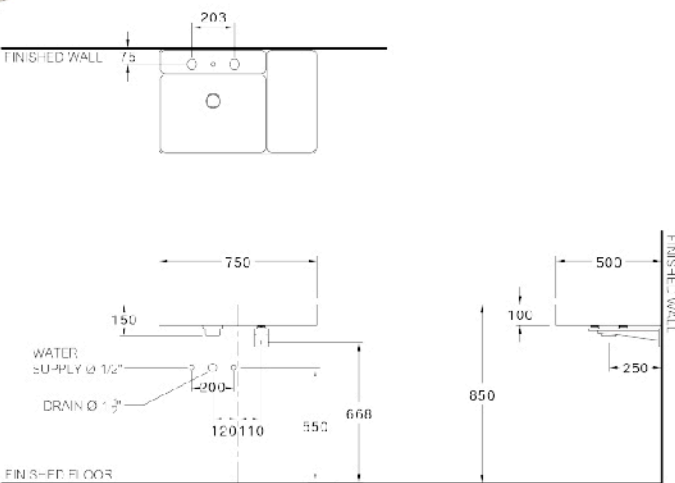

CPW0501

QUIL W/H 75B Lav.

SERENE
WHITE

NIMBUS
GRAY

TIMELESS
TAUPE

PRODUCT DESCRIPTION

- Wash basin : Above counter
- Dimension : 750 x 500 x 100 mm.
- Standard faucet : None / 1 hole / 3 holes
- None : CPW0502 LAV.N/H
- 1 hole : CPW0502 LAV.1TH
- 3 holes : CPW0502 LAV.3/8

UNIQUE SELLING POINTS (USPs)

- Exclusive soil texture with high production techniques and delicateness of production which help elevate the quality of product as if an art piece in your bathroom.
- 3 premium colours to make a major premium impact and differentiate from others.
- Modern & minimal design with detail-oriented curves and rimless designed gives product a bold look together with a plenty of space on basins for multi-purpose uses.
- Available in wall-hung basin.
  May we suggest customer to buy fixing and brocket set separately.

PRODUCT RECOMMENDATIONS

แนะนำให้กับ	รหัส
1. Faucets (For wash basin without holes)	CPF200A #GR2 / #BN2
2. Faucets (For wash basin, 1 hole)	CPF200A / CPF200AY #GR2 / #BN2
3. Faucets (For wash basin, 3 holes)	CPF200A #GR2 / #BN2
4. Waste trap	CPF685AX #GR2 / #BN2

Siam Sanitary Ware Industry Co., Ltd.
36/11 Vibhavadi-Rangsit Rd. Sanambin Don Muang,
Bangkok 10210

Tel : 02-521-7777, 02-963-5999