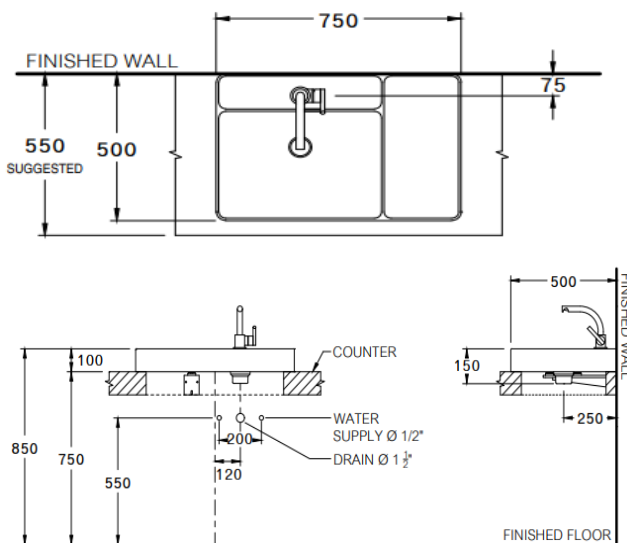

Product descriptions

- **Material : Ceramic**
- Installation style : Above counter
- Ware Size : 750 x 500 x 100 mm.
- Net Weight : 20.93 kg.
- **Package Size : 545 x 825 x 205 mm.**
- Gross weight : 24 kg.
- Standard faucet hole : No faucet hole / 1 hole / 3 hole
 - No faucet hole: CPW0501 QUIL 75A Lav. N/H
 - 1 hole : CPW0501 QUIL 75A Lav. 1TH
 - 3 hole : CPW0501 QUIL 75A Lav. 3/8