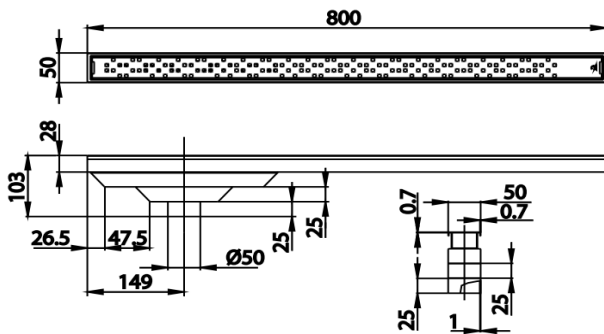

Product description

Material : Stainless steel SUS304

Provided items

- STAINLESS FLOOR DRAIN/SQUARE
- Installation manual

Warranty

- Warranty 1 year (Entire set)

Recommended Usage

Shall be installed on floor, suitable for 2.5 inches wide PVC pipe for drainage.