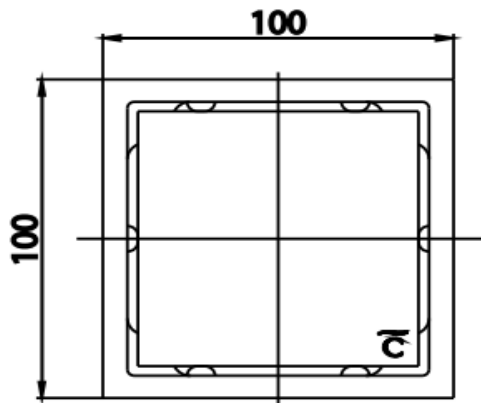

Product description

Material : Stainless steel SUS304

Provided items

- STAINLESS FLOOR DRAIN/SQUARE
- Installation manual

Warranty

- Warranty 1 year (Entire set)

Recommended Usage

Shall be installed on floor, suitable for 2 inches wide PVC pipe for drainage.