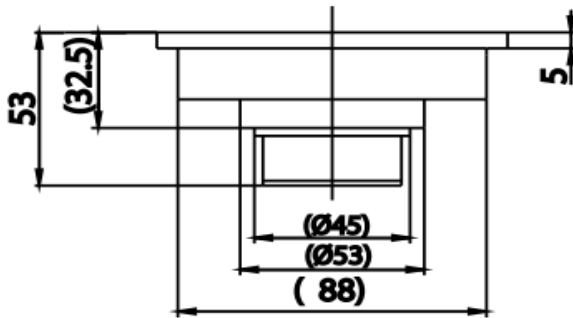

Product description

Material : Stainless steel SUS304

Provided items

- STAINLESS FLOOR DRAIN/SQUARE
- Installation manual

Warranty

- Warranty 1 year (Entire set)

Recommended Usage

Shall be installed on floor, suitable for 2 inches wide PVC pipe for drainage.