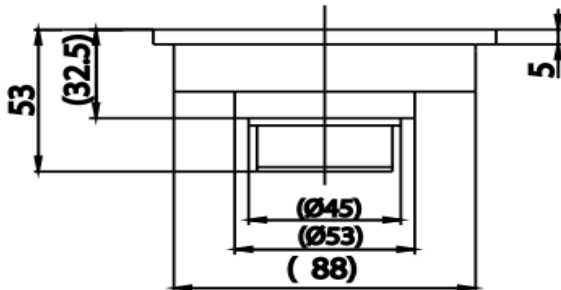

Product description

Material : Stainless steel SUS304

Provided items

- STAINLESS FLOOR DRAIN/SQUARE
- Installation manual

Warranty

- Warranty 1 year (Entire set)

Recommended Usage

Shall be installed on floor, suitable for 2 inches wide PVC pipe for drainage.