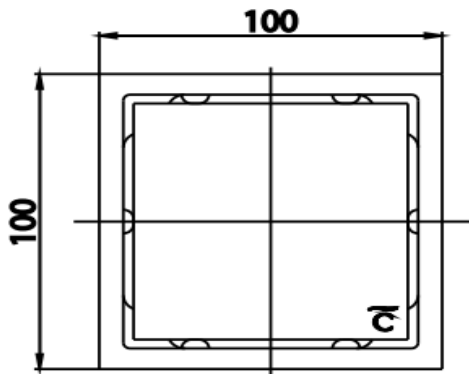

Product description

Material : Stainless steel SUS304

Provided items

- STAINLESS FLOOR DRAIN/SQUARE
- Installation manual

Warranty

- Warranty 1 year (Entire set)

Recommended Usage

Shall be installed on floor, suitable for 2 inches wide PVC pipe for drainage.