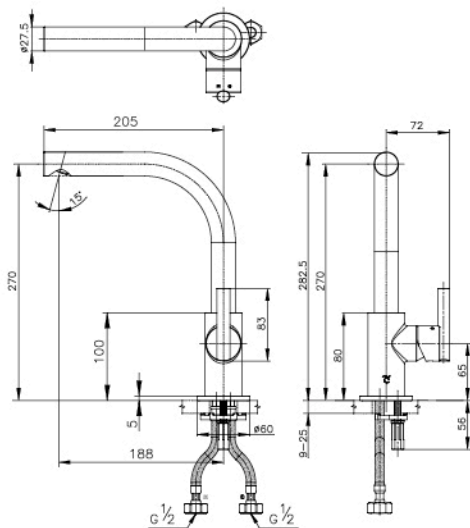

CPF200AY#GR2

LEVER HANDLE BASIN
MIXER FAUCET (TALL-BODY)

ESTELLE BLACK

TWILIGHT GOLD

PRODUCT DESCRIPTION

- Faucet: Lever handle mixer faucet
- Material: Brass

UNIQUE SELLING POINTS (USPs)

- Brass material reflects the highest quality of product.
- 2 special colours to make a major premium impact and differentiate from others. (Twilight gold, Estelle black)
- Significant colour plating technique provides more superior extraordinary shiny and outstanding look than others.
- Improved aerator delivers smoother water flow which reflects the premium quality of product.
- Smoother cartridge offers a premium feeling throughout product's life cycle.

PRODUCT RECOMMENDATIONS

PRODUCTS	CODE
1. QUIL Wash basin 75A Lav.	CPW0500 / CPW0501
2. QUIL Wash basin 120A Lav.	CPW0502

CPF200AY#GR2

CPW0500 MTP

CPF200AY#BN2

CPW0501 MDG

CPF200AY#BN2

CPW0502 MWH