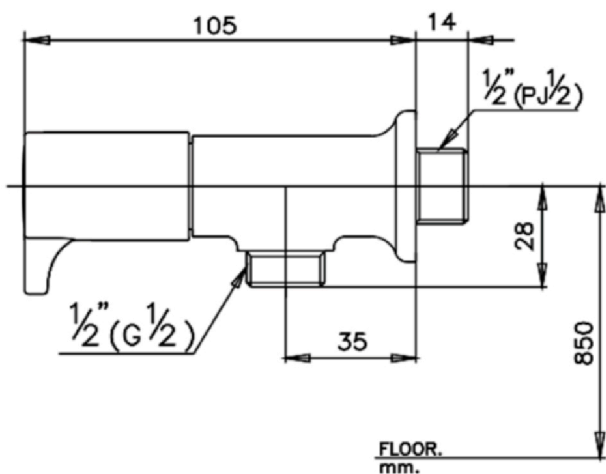

QUIL

THE WHOLENESS
OF TRANQUILITY

CPF 1089C27#GR2

STOP VALVE

ESTELLE BLACK

TWILIGHT GOLD

PRODUCT DESCRIPTION

- Fitting Accessories: Stop valve
- Dimension: 105 x 850 mm.
(Depth x Recommended height for installation)
- Material: Brass